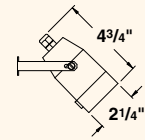

DL-2236 Aluminum | 35 W max (hal.) | MR-16 Lamp or LED | LN-20 BAB Std

DS-2236 Aluminum | 35 W max (hal.) | MR-16 Lamp or LED | LN-20 BAB Std

DL-2237 Aluminum | 35 W max (hal.) | MR-16 Lamp or LED | LN-20 BAB Std

DS-2237 Aluminum | 35 W max (hal.) | MR-16 Lamp or LED | LN-20 BAB Std

HOUSING/SHROUD	<ul style="list-style-type: none"> » Die-cast » Copper-free aluminum » Silicone O-ring gasket » Superior weather-tight seal
FINISH	<ul style="list-style-type: none"> » Polyester powder-coated finish. See ordering information for available colors.
SOCKET/LAMP HOLDER	<ul style="list-style-type: none"> » Proprietary ceramic socket » Nickel contacts » Stainless steel springs » Teflon-jacketed wire leads
LENS	<ul style="list-style-type: none"> » Clear » Tempered » Shock- and heat-resistant » Soda-lime glass » For optical effect lenses, see ordering information.
LAMP TYPE	<ul style="list-style-type: none"> » Standard lamp included with fixture. For other lamp and wattage options see Lamp Guide, pages 128-130.
PHOTOMETRICS	<ul style="list-style-type: none"> » For photometric data, see pages 131-149.

MOUNTING	<ul style="list-style-type: none"> DL-2236 » Adjustable bracket DS-2236 » Adjustable bracket DL-2237 » Adjustable bracket » Junction Box DS-2237 » Adjustable bracket » Junction Box
FASTENERS	<ul style="list-style-type: none"> » Stainless steel and brass fasteners
WIRING	<ul style="list-style-type: none"> » Prewired with a five-foot pigtail of 18-2 direct-burial cable and underground connectors for a secure connection to the supply cable.