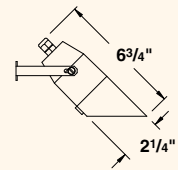

DL-2236 Aluminum | 35 W max (hal.) | MR-16 Lamp or LED | LN-20 BAB Std

DS-2236 Aluminum | 35 W max (hal.) | MR-16 Lamp or LED | LN-20 BAB Std

DL-2237 Aluminum | 35 W max (hal.) | MR-16 Lamp or LED | LN-20 BAB Std

DS-2237 Aluminum | 35 W max (hal.) | MR-16 Lamp or LED | LN-20 BAB Std

HOUSING/SHROUD	<ul style="list-style-type: none"> » Die-cast » Copper-free aluminum » Silicone O-ring gasket » Superior weather-tight seal
FINISH	<ul style="list-style-type: none"> » Polyester powder-coated finish. See ordering information for available colors.
SOCKET/LAMP HOLDER	<ul style="list-style-type: none"> » Proprietary ceramic socket » Nickel contacts » Stainless steel springs » Teflon-jacketed wire leads
LENS	<ul style="list-style-type: none"> » Clear » Tempered » Shock- and heat-resistant » Soda-lime glass » For optical effect lenses, see ordering information.
LAMP TYPE	<ul style="list-style-type: none"> » Standard lamp included with fixture. For other lamp and wattage options see Lamp Guide, pages 128-130.
PHOTOMETRICS	<ul style="list-style-type: none"> » For photometric data, see pages 131-149.

MOUNTING	<ul style="list-style-type: none"> DL-2236 » Adjustable bracket DS-2236 » Adjustable bracket DL-2237 » Adjustable bracket » Junction Box DS-2237 » Adjustable bracket » Junction Box
FASTENERS	<ul style="list-style-type: none"> » Stainless steel and brass fasteners
WIRING	<ul style="list-style-type: none"> » Prewired with a five-foot pigtail of 18-2 direct-burial cable and underground connectors for a secure connection to the supply cable.