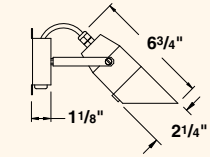

DL-2236 Aluminum | 35 W max (hal.) | MR-16 Lamp or LED | LN-20 BAB Std

DS-2236 Aluminum | 35 W max (hal.) | MR-16 Lamp or LED | LN-20 BAB Std

DL-2237 Aluminum | 35 W max (hal.) | MR-16 Lamp or LED | LN-20 BAB Std

DS-2237 Aluminum | 35 W max (hal.) | MR-16 Lamp or LED | LN-20 BAB Std

HOUSING/SHROUD	<ul style="list-style-type: none"> » Die-cast » Copper-free aluminum » Silicone O-ring gasket » Superior weather-tight seal
FINISH	<ul style="list-style-type: none"> » Polyester powder-coated finish. See ordering information for available colors.
SOCKET/LAMP HOLDER	<ul style="list-style-type: none"> » Proprietary ceramic socket » Nickel contacts » Stainless steel springs » Teflon-jacketed wire leads
LENS	<ul style="list-style-type: none"> » Clear » Tempered » Shock- and heat-resistant » Soda-lime glass » For optical effect lenses, see ordering information.
LAMP TYPE	<ul style="list-style-type: none"> » Standard lamp included with fixture. For other lamp and wattage options see Lamp Guide, pages 128-130.
PHOTOMETRICS	<ul style="list-style-type: none"> » For photometric data, see pages 131-149.

MOUNTING	<ul style="list-style-type: none"> DL-2236 » Adjustable bracket DS-2236 » Adjustable bracket DL-2237 » Adjustable bracket » Junction Box DS-2237 » Adjustable bracket » Junction Box
FASTENERS	<ul style="list-style-type: none"> » Stainless steel and brass fasteners
WIRING	<ul style="list-style-type: none"> » Prewired with a five-foot pigtail of 18-2 direct-burial cable and underground connectors for a secure connection to the supply cable.