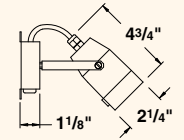

DL-2236 Aluminum | 35 W max (hal.) | MR-16 Lamp or LED | LN-20 BAB Std

DS-2236 Aluminum | 35 W max (hal.) | MR-16 Lamp or LED | LN-20 BAB Std

DL-2237 Aluminum | 35 W max (hal.) | MR-16 Lamp or LED | LN-20 BAB Std

DS-2237 Aluminum | 35 W max (hal.) | MR-16 Lamp or LED | LN-20 BAB Std

HOUSING/SHROUD	<ul style="list-style-type: none"> » Die-cast » Copper-free aluminum » Silicone O-ring gasket » Superior weather-tight seal
FINISH	<ul style="list-style-type: none"> » Polyester powder-coated finish. See ordering information for available colors.
SOCKET/LAMP HOLDER	<ul style="list-style-type: none"> » Proprietary ceramic socket » Nickel contacts » Stainless steel springs » Teflon-jacketed wire leads
LENS	<ul style="list-style-type: none"> » Clear » Tempered » Shock- and heat-resistant » Soda-lime glass » For optical effect lenses, see ordering information.
LAMP TYPE	<ul style="list-style-type: none"> » Standard lamp included with fixture. For other lamp and wattage options see Lamp Guide, pages 128-130.
PHOTOMETRICS	<ul style="list-style-type: none"> » For photometric data, see pages 131-149.

MOUNTING	<ul style="list-style-type: none"> DL-2236 » Adjustable bracket DS-2236 » Adjustable bracket DL-2237 » Adjustable bracket » Junction Box DS-2237 » Adjustable bracket » Junction Box
FASTENERS	<ul style="list-style-type: none"> » Stainless steel and brass fasteners
WIRING	<ul style="list-style-type: none"> » Prewired with a five-foot pigtail of 18-2 direct-burial cable and underground connectors for a secure connection to the supply cable.