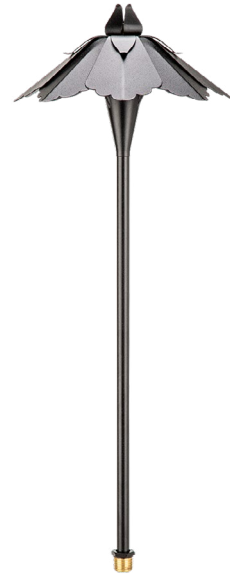

MODEL 6504 | Specification Sheet
Residential Series • Path & Area

TYPE: MODEL:

PROJECT:

PRODUCT FEATURES

Wattage	1 – 5 W
Voltage	9 – 15 VAC
Housing	Aluminum
Dimensions	8 7/8" W x 24 1/8" H

ORDERING INFORMATION

EXAMPLE: PR-6504-B-W-LB5ND

MOUNTING	MODEL	FINISH	LED
PR	6504		

MOUNTING	MODEL	FINISH	LED	ORDERING NOTES
PR ABS Ground Stake	6504	B Black	W-LB2ND 2.5 Watts Warm Integrated LED	Fixtures shipped with specified mounting hardware. Custom length stems available - Consult local distributor.
		Z Architectural Bronze	N-LB2ND 2.5 Watts Neutral Integrated LED	
		DZ Dark Bronze	C-LB2ND 2.5 Watts Cool Integrated LED	
		GT Granite	W-LB5ND 5 Watts Warm Integrated LED	
		W White	N-LB5ND 5 Watts Neutral Integrated LED	
		BR Architectural Brick	C-LB5ND 5 Watts Cool Integrated LED	
		LZ Light Bronze	150-W-G4 1.5 Watts Warm G4 LED Lamp	
		SB Special Bronze	NL No Lamp	
		GG Glossy Gray		
		R Rust		
		HG Hunter Green		
		WB Weathered Bronze		
		WI Weathered Iron		
		GM Graphite Metallic		
		G Verde		
P Pewter				
M Mocha				
OF Olde Finish				

SPECIFICATIONS

HOUSING CONSTRUCTION:

Die-cast A360 aluminum with stamped aluminum petals..

STEM CONSTRUCTION:

¼" schedule-40 aluminum pipe.

FINISH:

Powder coat finish available in Black, Architectural Bronze, Dark Bronze, Granite, White, Architectural Brick, Light Bronze, Special Bronze, Glossy Gray, Rust, Hunter Green, Weathered Bronze, Weathered Iron, Graphite Metallic, Verde, Pewter, Mocha and Olde Finish.

LENS:

Clear, high-impact polycarbonate lens.

MOUNTING:

Bottom of stem fitted with ½" NPT Bushing.

FASTENERS:

All fasteners are stainless steel.

WIRING:

Prewired with a 36" pigtail of 18-2 direct-burial cable and underground connectors.