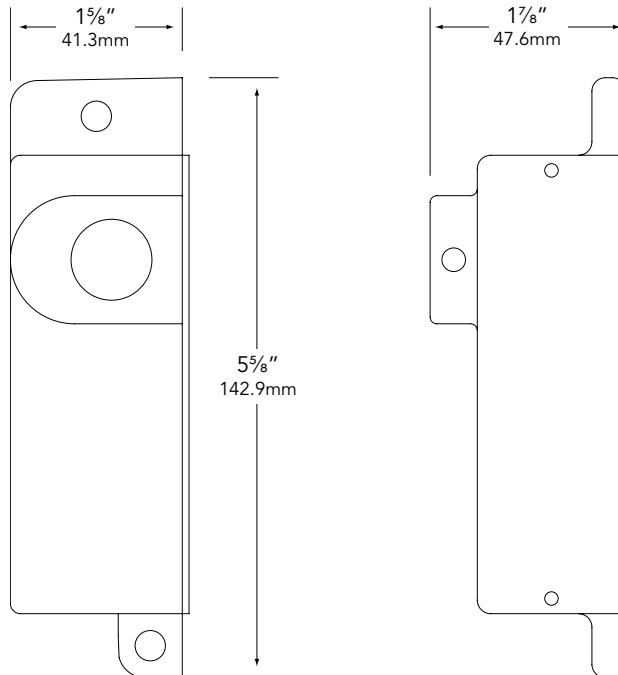

MODEL TM-120 | Specification Sheet
Residential Series • Tree Mounts

TYPE: MODEL:

PROJECT:

PRODUCT FEATURES

Type	Tree Mount Junction Box
Material	Aluminum
Fixture Mounting	1/2" FPT
Hardware	Stainless Steel Lag Screws and Hex Nuts included
Finish	Powder Coat
Dimensions	5 5/8" L x 1 5/8" W x 1 7/8" D

DIMENSIONS

**PROFESSIONAL
OUTDOOR LIGHTING**

www.VistaPro.com • email@vistapro.com • Fax: (888) 670-VISTA (8478)
1625 Surveyor Avenue • Simi Valley, CA 93063 • (805) 527-0987 • (800) 766-VISTA (8478)

Vista Professional Outdoor Lighting reserves the right to modify the design and/or construction of the fixture shown without further notification.