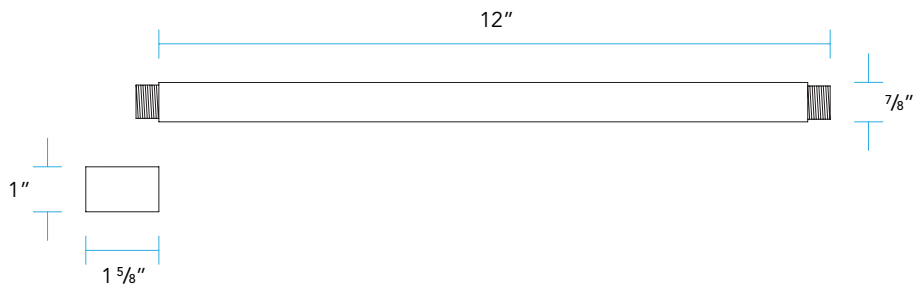

MODEL AS-112 | Specification Sheet
Residential Series • Mounting Stems

TYPE: MODEL:

PROJECT:

PRODUCT FEATURES

Material	Aluminum Stem and Coupling
Nominal Pipe Size	½ in
Outside Diameter	¾ in
Overall Length	12 in
Wall Thickness	Schedule 40
Thread Configuration	½" NPT on both ends
Finish	Powder Coat

FINISH OPTIONS

Black (-B)	Light Bronze (-LZ)	Weathered Iron (-WI)
Architectural Bronze (-Z)	Special Bronze (-SB)	Graphite Metallic (-GM)
Dark Bronze (-DZ)	Glossy Gray (-GG)	Verde (-G)
Granite (-GT)	Rust (-R)	Pewter (-P)
White (-W)	Hunter Green (-HG)	Mocha (-M)
Architectural Brick (-BR)	Weathered Bronze (-WB)	Olde Finish (-OF)

DIMENSIONS

**PROFESSIONAL
OUTDOOR LIGHTING**

www.VistaPro.com · email@vistapro.com · Fax: (888) 670-VISTA (8478)
1625 Surveyor Avenue · Simi Valley, CA 93063 · (805) 527-0987 · (800) 766-VISTA (8478)

Vista Professional Outdoor Lighting reserves the right to modify the design and/or construction of the fixture shown without further notification.