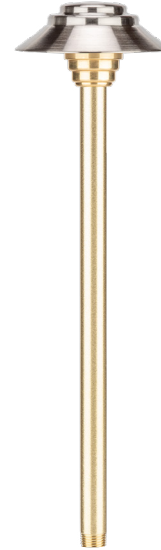

MODEL 2161 | Specification Sheet
Residential Series • Brass & Copper • Path & Area

TYPE: MODEL:

PROJECT:

PRODUCT FEATURES

Wattage	1 – 5 W
Voltage	9 – 15 VAC
Housing	Brass and Stainless Steel
Dimensions	4 ½" DIA x 16 ½" H

ORDERING INFORMATION

EXAMPLE: PR-2161-BSN-W-LB5ND

MOUNTING	MODEL	FINISH	LED
PR	2161	BSN	

MOUNTING	MODEL	FINISH	LED
PR ABS Ground Stake	2161	BSN Natural Brass and Stainless Steel	W-LB2ND 2.5 Watts Warm Integrated LED
			N-LB2ND 2.5 Watts Neutral Integrated LED
			C-LB2ND 2.5 Watts Cool Integrated LED
			W-LB5ND 5 Watts Warm Integrated LED
			N-LB5ND 5 Watts Neutral Integrated LED
			C-LB5ND 5 Watts Cool Integrated LED
			150-W-G4 1.5 Watts Warm G4 LED Lamp
NL No Lamp			

SPECIFICATIONS

HOUSING CONSTRUCTION:

Stainless Steel shade.
Twist-To-Lock Solid Brass lamp base.

STEM CONSTRUCTION:

1/2" Brass pipe.

LENS:

Textured, high-impact polycarbonate lens.

MOUNTING:

Bottom of stem threaded with 1/2" NPT.

FASTENERS:

All fasteners are stainless steel.

WIRING:

Prewired with a 36" pigtail of 18-2 direct-burial cable and underground connectors.

CERTIFICATION:

UL Listed to U.S. and Canadian safety standards for low voltage landscape luminaires (UL 1838).