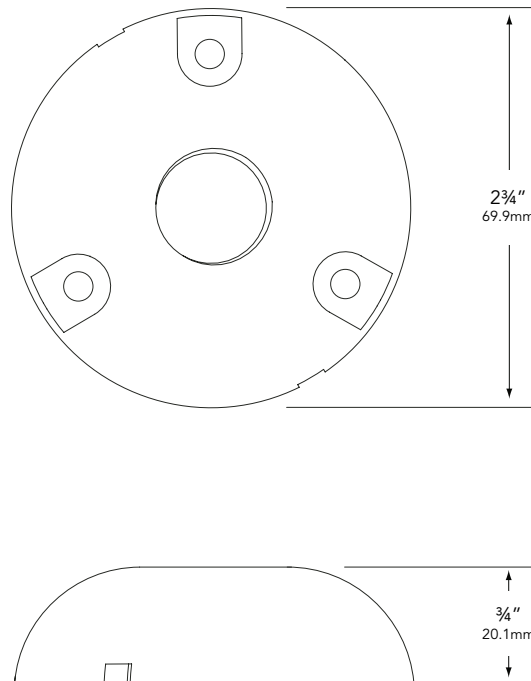

DIMENSIONS

**PROFESSIONAL
OUTDOOR LIGHTING**

www.VistaPro.com • email@vistapro.com • Fax: (888) 670-VISTA (8478)
1625 Surveyor Avenue • Simi Valley, CA 93063 • (805) 527-0987 • (800) 766-VISTA (8478)

Vista Professional Outdoor Lighting reserves the right to modify the design and/or construction of the fixture shown without further notification.