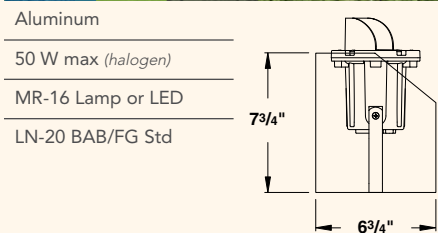

5250

Aluminum  
50 W max (halogen)  
MR-16 Lamp or LED  
LN-20 BAB/FG Std

5251

Aluminum  
50 W max (halogen)  
MR-16 Lamp or LED  
LN-20 BAB/FG Std

5252

Aluminum  
50 W max (halogen)  
MR-16 Lamp or LED  
LN-20 BAB/FG Std