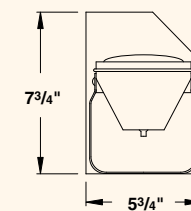

5250

Aluminum
50 W max (halogen)
MR-16 Lamp or LED
LN-20 BAB/FG Std

5251

Aluminum
50 W max (halogen)
MR-16 Lamp or LED
LN-20 BAB/FG Std

5252

Aluminum
50 W max (halogen)
MR-16 Lamp or LED
LN-20 BAB/FG Std

5250 / 5251 / 5252
HOUSING/LENS COVER
» Die-cast copper-free aluminum
» Silicone O-ring gasket
» Superior weather-tight seal
» Suspended in 6" ABS well
FINISH
» Polyester powder-coated finish. See ordering information for available colors.
SOCKET/LAMP HOLDER
» Proprietary ceramic socket
» Nickel contacts
» Stainless steel springs
» Teflon-jacketed wire leads
LENS
» Clear
» Tempered
» Shock- and heat-resistant
» Soda-lime glass
» For optical effect lenses, see ordering information.
OPTICS/AIMING
» Adjustable and lockable lamp bracket
» ±25° of tilt
» 360° rotation of housing
» ±45° of tilt with housing bracket

ALL
LAMP TYPE
» Standard lamp included with fixture. For other lamp and wattage options see Lamp Guide, pages 128-130.

5240 / 5242
HOUSING
» Silicone Rubber lamp holder
» Suspended in 5" ABS well
FINISH
» Black only
LAMP CONNECTION
» Screw terminal spade connectors
» Socket not required
OPTICS/AIMING
» ±45° of tilt with housing bracket

ALL
PHOTOMETRICS
» For photometric data, see pages 131-149.
MOUNTING
» In-grade
» Mounting accessories not required
FASTENERS
» Stainless steel fasteners
WIRING
» Prewired with a three-foot pigtail of 18-2 direct-burial cable and underground connectors for a secure connection to the supply cable.

5240 Silicone Rubber | 50 W max | PAR36 Lamp | LN-7558 Std

UL US

5242 Silicone Rubber | 50 W max | PAR36 Lamp | LN-7558 Std

UL US

LED SPECIFICATIONS Look for this mark on products where LED options are available.