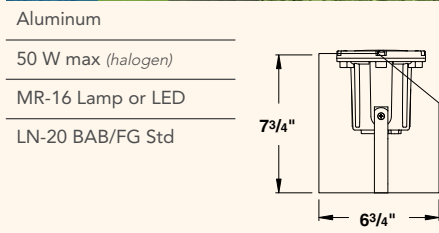

5250

Aluminum  
50 W max (halogen)  
MR-16 Lamp or LED  
LN-20 BAB/FG Std

5251

Aluminum  
50 W max (halogen)  
MR-16 Lamp or LED  
LN-20 BAB/FG Std

5252

Aluminum  
50 W max (halogen)  
MR-16 Lamp or LED  
LN-20 BAB/FG Std

<b>5250 / 5251 / 5252</b>
<b>HOUSING/LENS COVER</b>
» Die-cast copper-free aluminum
» Silicone O-ring gasket
» Superior weather-tight seal
» Suspended in 6" ABS well
<b>FINISH</b>
» Polyester powder-coated finish. See ordering information for available colors.
<b>SOCKET/LAMP HOLDER</b>
» Proprietary ceramic socket
» Nickel contacts
» Stainless steel springs
» Teflon-jacketed wire leads
<b>LENS</b>
» Clear
» Tempered
» Shock- and heat-resistant
» Soda-lime glass
» For optical effect lenses, see ordering information.
<b>OPTICS/AIMING</b>
» Adjustable and lockable lamp bracket
» ±25° of tilt
» 360° rotation of housing
» ±45° of tilt with housing bracket