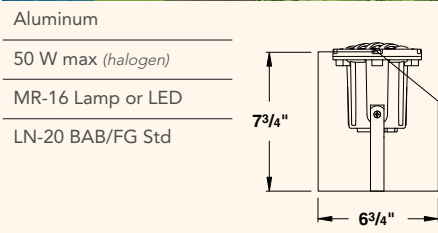

5250

Aluminum  
50 W max (halogen)  
MR-16 Lamp or LED  
LN-20 BAB/FG Std

5251

Aluminum  
50 W max (halogen)  
MR-16 Lamp or LED  
LN-20 BAB/FG Std

5252

Aluminum  
50 W max (halogen)  
MR-16 Lamp or LED  
LN-20 BAB/FG Std