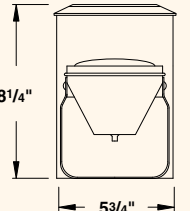

UL US

5242 Silicone Rubber | 50 W max | PAR36 Lamp | LN-7558 Std