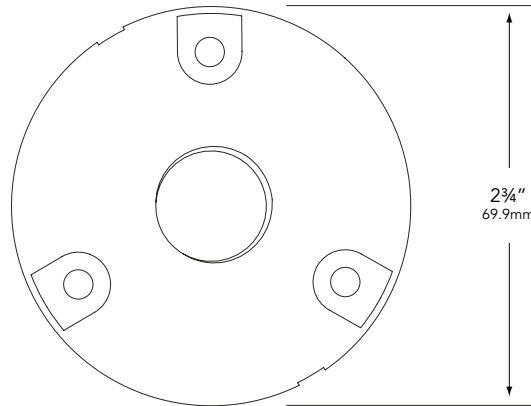

MODEL WB-150 | Specification Sheet
Residential Series • Mounting Canopy

TYPE: MODEL:

PROJECT:

PRODUCT FEATURES

Type	Mounting Canopy
Material	Brass
Fixture Mounting	1/2" FPT
Dimensions	2 3/4" DIA x 3/4" D

DIMENSIONS