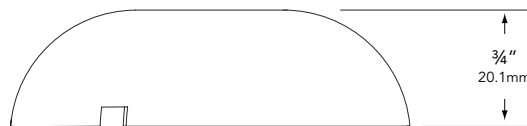

MODEL WB-150 | Specification Sheet
Residential Series • Mounting Canopy

TYPE: MODEL:

PROJECT:

PRODUCT FEATURES

Type	Mounting Canopy
Material	Brass
Fixture Mounting	1/2" FPT
Dimensions	2 3/4" DIA x 3/4" D

DIMENSIONS