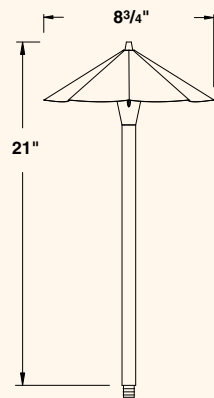

6517
 Aluminum
 20 W max (halogen)
 T3 Lamp or LED
 LN-10 T3 Std

6515
 Aluminum
 20 W max (halogen)
 T3 Lamp or LED
 LN-10 T3 Std

6515 Caribbean Sand

6515 Pacific Blue

6515 Wild Mustard

6515 Hunter Green

6515 Safari Brown

LENS	<ul style="list-style-type: none"> » Clear » High impact polycarbonate
LAMP TYPE	<ul style="list-style-type: none"> » Standard lamp included with fixture. For other lamp and wattage options see Lamp Guide, pages 128-130.
PHOTOMETRICS	<ul style="list-style-type: none"> » For photometric data, see pages 131-149.
MOUNTING	<ul style="list-style-type: none"> » Bottom of stem threaded with 1/2" NPT » Fixture may be mounted into threaded hubs in junction boxes, ground stakes, or mounting canopies. » See ordering information for mounting options. For optional mounting accessories, see pages 126-127.
FASTENERS	<ul style="list-style-type: none"> » Stainless steel fasteners
WIRING	<ul style="list-style-type: none"> » Prewired with a three-foot pigtail of 18-2 direct-burial cable and underground connectors for a secure connection to the supply cable.