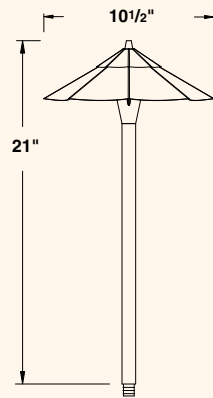

6517
 Aluminum
 20 W max (halogen)
 T3 Lamp or LED
 LN-10 T3 Std

6515
 Aluminum
 20 W max (halogen)
 T3 Lamp or LED
 LN-10 T3 Std

6515 Caribbean Sand

6515 Pacific Blue

6515 Wild Mustard

6515 Hunter Green

6515 Safari Brown

LENS	<ul style="list-style-type: none"> » Clear » High impact polycarbonate
LAMP TYPE	<ul style="list-style-type: none"> » Standard lamp included with fixture. For other lamp and wattage options see Lamp Guide, pages 128-130.
PHOTOMETRICS	<ul style="list-style-type: none"> » For photometric data, see pages 131-149.
MOUNTING	<ul style="list-style-type: none"> » Bottom of stem threaded with 1/2" NPT » Fixture may be mounted into threaded hubs in junction boxes, ground stakes, or mounting canopies. » See ordering information for mounting options. For optional mounting accessories, see pages 126-127.
FASTENERS	<ul style="list-style-type: none"> » Stainless steel fasteners
WIRING	<ul style="list-style-type: none"> » Prewired with a three-foot pigtail of 18-2 direct-burial cable and underground connectors for a secure connection to the supply cable.