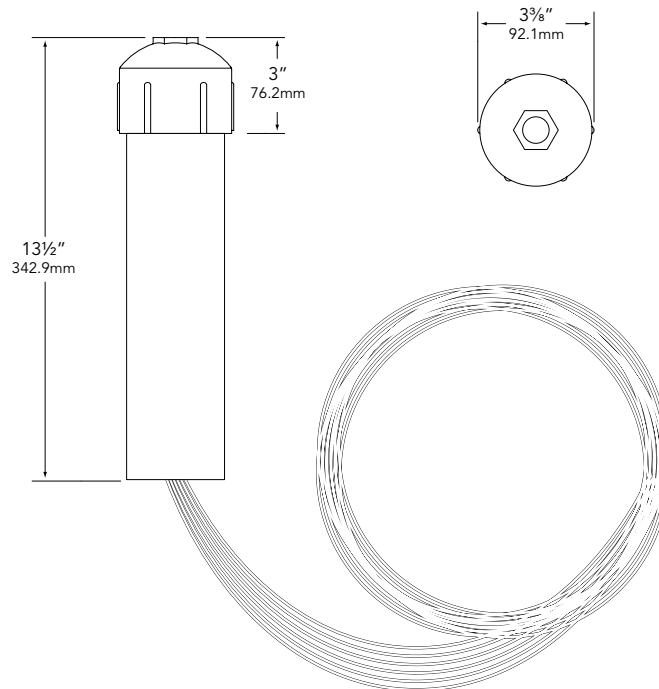

DH-150 | Specification Sheet
Residential Series • Mounting Stakes

TYPE: MODEL:

PROJECT:

PRODUCT FEATURES

Type	Pedestal Distribution Hub
Material	PVC
Low Voltage Cable Runs	Qty 6
Cable Run Length	25 ft.
Hub Connection	Large Connection Terminals
Dimensions	13 1/2" H x 3 3/8" DIA

DIMENSIONS

PROFESSIONAL
OUTDOOR LIGHTING

www.VistaPro.com • email@vistapro.com • Fax: (888) 670-VISTA (8478)
1625 Surveyor Avenue • Simi Valley, CA 93063 • (805) 527-0987 • (800) 766-VISTA (8478)

Vista Professional Outdoor Lighting reserves the right to modify the design and/or construction of the fixture shown without further notification.