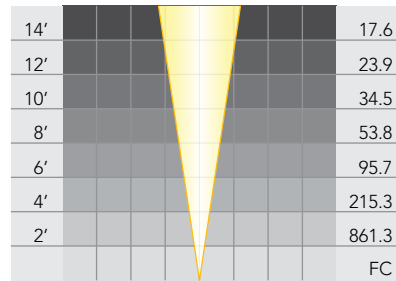

MR-16 LED Lamps

MR-16 LED: **LN-16-4.5-W-15-LED**

Wattage: 4.5W

Beam Spread: 15°

MR-16 LED: **LN16-4.5-W-25-LED**

Wattage: 4.5W

Beam Spread: 25°

MR-16 LED: **LN16-4.5-W-36-LED**

Wattage: 4.5W

Beam Spread: 36°

LED MR-16: **LN16-4.5-W-60-LED**

Wattage: 4.5W

Beam Spread: 60°

MR-16 LED: **LN-16-5.5-W-15-LED**

Wattage: 5.5W

Beam Spread: 15°

MR-16 LED: **LN16-5.5-W-25-LED**

Wattage: 5.5W

Beam Spread: 25°

MR-16 LED: **LN16-5.5-W-36-LED**

Wattage: 5.5W

Beam Spread: 36°

MR-16 LED: **LN16-5.5-W-60-LED**

Wattage: 5.5W

Beam Spread: 60°