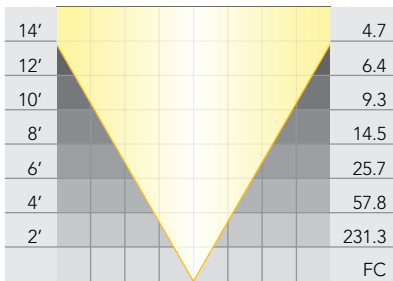

MR-16 LED Lamps

MR-16 LED: **LN-16-4.5-W-15-LED**

Wattage: 4.5W

Beam Spread: 15°

MR-16 LED: **LN16-4.5-W-25-LED**

Wattage: 4.5W

Beam Spread: 25°

MR-16 LED: **LN16-4.5-W-36-LED**

Wattage: 4.5W

Beam Spread: 36°

LED MR-16: **LN16-4.5-W-60-LED**

Wattage: 4.5W

Beam Spread: 60°

MR-16 LED: **LN-16-5.5-W-15-LED**

Wattage: 5.5W

Beam Spread: 15°

MR-16 LED: **LN16-5.5-W-25-LED**

Wattage: 5.5W

Beam Spread: 25°

MR-16 LED: **LN16-5.5-W-36-LED**

Wattage: 5.5W

Beam Spread: 36°

MR-16 LED: **LN16-5.5-W-60-LED**

Wattage: 5.5W

Beam Spread: 60°