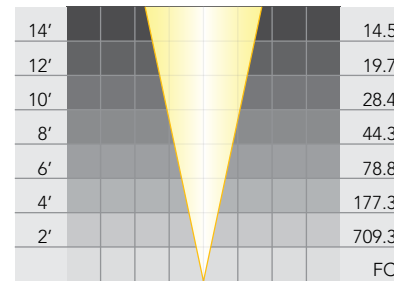

MR-16 LED Lamps

MR-16 LED: **LN-16-4.5-W-15-LED**

Wattage: 4.5W

Beam Spread: 15°

MR-16 LED: **LN16-4.5-W-25-LED**

Wattage: 4.5W

Beam Spread: 25°

MR-16 LED: **LN16-4.5-W-36-LED**

Wattage: 4.5W

Beam Spread: 36°

LED MR-16: **LN16-4.5-W-60-LED**

Wattage: 4.5W

Beam Spread: 60°

MR-16 LED: **LN-16-5.5-W-15-LED**

Wattage: 5.5W

Beam Spread: 15°

MR-16 LED: **LN16-5.5-W-25-LED**

Wattage: 5.5W

Beam Spread: 25°

MR-16 LED: **LN16-5.5-W-36-LED**

Wattage: 5.5W

Beam Spread: 36°

MR-16 LED: **LN16-5.5-W-60-LED**

Wattage: 5.5W

Beam Spread: 60°