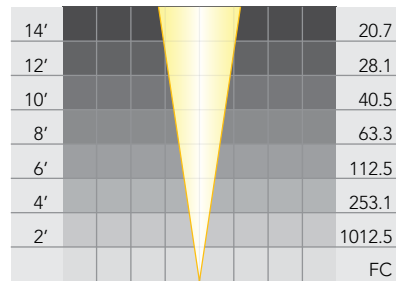

MR-16 LED Lamps

MR-16 LED: **LN-16-4.5-W-15-LED**

Wattage: 4.5W

Beam Spread: 15°

MR-16 LED: **LN16-4.5-W-25-LED**

Wattage: 4.5W

Beam Spread: 25°

MR-16 LED: **LN16-4.5-W-36-LED**

Wattage: 4.5W

Beam Spread: 36°

LED MR-16: **LN16-4.5-W-60-LED**

Wattage: 4.5W

Beam Spread: 60°

MR-16 LED: **LN-16-5.5-W-15-LED**

Wattage: 5.5W

Beam Spread: 15°

MR-16 LED: **LN16-5.5-W-25-LED**

Wattage: 5.5W

Beam Spread: 25°

MR-16 LED: **LN16-5.5-W-36-LED**

Wattage: 5.5W

Beam Spread: 36°

MR-16 LED: **LN16-5.5-W-60-LED**

Wattage: 5.5W

Beam Spread: 60°