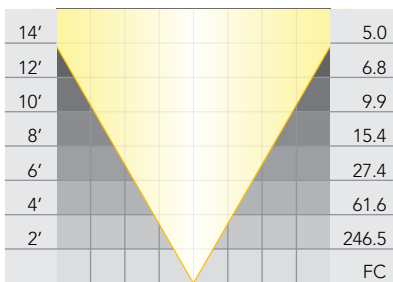

MR-16 LED Lamps

MR-16 LED: **LN-16-4.5-W-15-LED**

Wattage: 4.5W

Beam Spread: 15°

MR-16 LED: **LN16-4.5-W-25-LED**

Wattage: 4.5W

Beam Spread: 25°

MR-16 LED: **LN16-4.5-W-36-LED**

Wattage: 4.5W

Beam Spread: 36°

LED MR-16: **LN16-4.5-W-60-LED**

Wattage: 4.5W

Beam Spread: 60°

MR-16 LED: **LN-16-5.5-W-15-LED**

Wattage: 5.5W

Beam Spread: 15°

MR-16 LED: **LN16-5.5-W-25-LED**

Wattage: 5.5W

Beam Spread: 25°

MR-16 LED: **LN16-5.5-W-36-LED**

Wattage: 5.5W

Beam Spread: 36°

MR-16 LED: **LN16-5.5-W-60-LED**

Wattage: 5.5W

Beam Spread: 60°