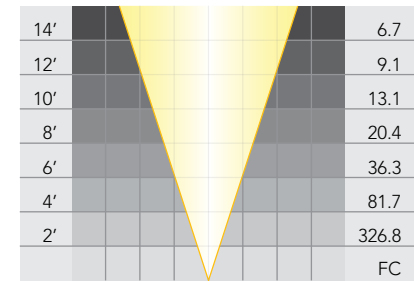

MR-16 LED Lamps

MR-16 LED: **LN-16-4.5-W-15-LED**

Wattage: 4.5W

Beam Spread: 15°

MR-16 LED: **LN16-4.5-W-25-LED**

Wattage: 4.5W

Beam Spread: 25°

MR-16 LED: **LN16-4.5-W-36-LED**

Wattage: 4.5W

Beam Spread: 36°

LED MR-16: **LN16-4.5-W-60-LED**

Wattage: 4.5W

Beam Spread: 60°

MR-16 LED: **LN-16-5.5-W-15-LED**

Wattage: 5.5W

Beam Spread: 15°

MR-16 LED: **LN16-5.5-W-25-LED**

Wattage: 5.5W

Beam Spread: 25°

MR-16 LED: **LN16-5.5-W-36-LED**

Wattage: 5.5W

Beam Spread: 36°

MR-16 LED: **LN16-5.5-W-60-LED**

Wattage: 5.5W

Beam Spread: 60°