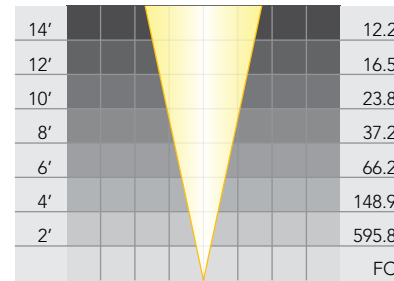

MR-16 LED Lamps

MR-16 LED: **LN-16-4.5-W-15-LED**

Wattage: 4.5W

Beam Spread: 15°

MR-16 LED: **LN16-4.5-W-25-LED**

Wattage: 4.5W

Beam Spread: 25°

MR-16 LED: **LN16-4.5-W-36-LED**

Wattage: 4.5W

Beam Spread: 36°

LED MR-16: **LN16-4.5-W-60-LED**

Wattage: 4.5W

Beam Spread: 60°

MR-16 LED: **LN-16-5.5-W-15-LED**

Wattage: 5.5W

Beam Spread: 15°

MR-16 LED: **LN16-5.5-W-25-LED**

Wattage: 5.5W

Beam Spread: 25°

MR-16 LED: **LN16-5.5-W-36-LED**

Wattage: 5.5W

Beam Spread: 36°

MR-16 LED: **LN16-5.5-W-60-LED**

Wattage: 5.5W

Beam Spread: 60°