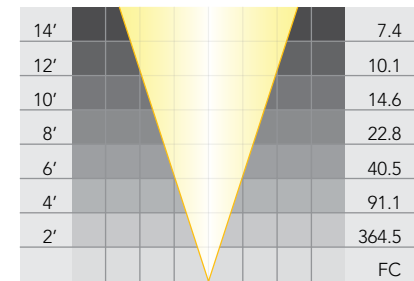

MR-16 LED Lamps

MR-16 LED: **LN-16-4.5-W-15-LED**

Wattage: 4.5W

Beam Spread: 15°

MR-16 LED: **LN16-4.5-W-25-LED**

Wattage: 4.5W

Beam Spread: 25°

MR-16 LED: **LN16-4.5-W-36-LED**

Wattage: 4.5W

Beam Spread: 36°

LED MR-16: **LN16-4.5-W-60-LED**

Wattage: 4.5W

Beam Spread: 60°

MR-16 LED: **LN-16-5.5-W-15-LED**

Wattage: 5.5W

Beam Spread: 15°

MR-16 LED: **LN16-5.5-W-25-LED**

Wattage: 5.5W

Beam Spread: 25°

MR-16 LED: **LN16-5.5-W-36-LED**

Wattage: 5.5W

Beam Spread: 36°

MR-16 LED: **LN16-5.5-W-60-LED**

Wattage: 5.5W

Beam Spread: 60°