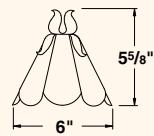

6510 Aluminum | 20 W max (halogen) | T3 Lamp or LED | LN-10 T3 Std

6512 Aluminum | 20 W max (halogen) | T3 Lamp or LED | LN-10 T3 Std

	HOUSING
4216	<ul style="list-style-type: none"> » Die-cast » Copper-free aluminum
6510	<ul style="list-style-type: none"> » Die-cast » Copper-free aluminum » Stamped aluminum petals
6512	<ul style="list-style-type: none"> » Die-cast » Copper-free aluminum » Stamped aluminum petals
PHT-4216	<ul style="list-style-type: none"> » Die-cast » Copper-free aluminum » 12" Plant-hanging chains (max. load 7 lbs.)
PHT-6510	<ul style="list-style-type: none"> » Die-cast » Copper-free aluminum » Stamped aluminum petals » 12" Plant-hanging chains (max. load 7 lbs.)