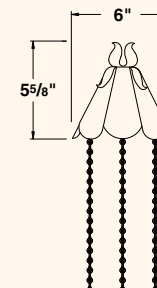

HOUSING
4216	» Die-cast » Copper-free aluminum
6510	» Die-cast » Copper-free aluminum » Stamped aluminum petals
6512	» Die-cast » Copper-free aluminum » Stamped aluminum petals
PHT-4216	» Die-cast » Copper-free aluminum » 12" Plant-hanging chains (max. load 7 lbs.)
PHT-6510	» Die-cast » Copper-free aluminum » Stamped aluminum petals » 12" Plant-hanging chains (max. load 7 lbs.)

FINISH
» Polyester powder-coated finish. See ordering information for available colors.
SOCKET/LAMP HOLDER
» Proprietary ceramic socket   » Nickel contacts   » Stainless steel springs   » Teflon-jacketed wire leads
LENS
» Clear   » High impact polycarbonate
LAMP TYPE
» Standard lamp included with fixture. For other lamp and wattage options see Lamp Guide, pages 128-130.
PHOTOMETRICS
» For photometric data, see pages 131-149.
MOUNTING
» Solid brass hanging loop   » Six-foot stainless steel cable hanger with screw eye (max. load 7 lbs.)
FASTENERS
» Stainless steel fasteners
WIRING
» Prewired with a three-foot pigtail of 18-2 SPT1 UV-resistant cable and weather resistant connectors for a secure connection to the supply cable.

Aluminum
20 W max (halogen)
T3 Lamp or LED
LN-10 T3 Std

Aluminum
20 W max (halogen)
T3 Lamp or LED
LN-10 T3 Std

Aluminum
20 W max (halogen)
T3 Lamp or LED
LN-10 T3 Std

LED SPECIFICATIONS Look for this mark on products where LED options are available.

LED Lamp	Integrated LED
High Output Plug-in LED lamp with Vista exclusive smart-driver, powered to operate for 30,000 hours with an operating voltage of 9-15 VAC. See page 128 for extended specifications and options.	High Output LED lamp assembly with Vista exclusive smart-driver, powered to operate for 50,000 hours with an operating voltage of 9-15 VAC. See page 130 for extended specifications and options.