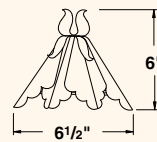

6510 Aluminum | 20 W max (halogen) | T3 Lamp or LED | LN-10 T3 Std

6512 Aluminum | 20 W max (halogen) | T3 Lamp or LED | LN-10 T3 Std

	HOUSING
4216	<ul style="list-style-type: none"> » Die-cast » Copper-free aluminum
6510	<ul style="list-style-type: none"> » Die-cast » Copper-free aluminum » Stamped aluminum petals
6512	<ul style="list-style-type: none"> » Die-cast » Copper-free aluminum » Stamped aluminum petals
PHT-4216	<ul style="list-style-type: none"> » Die-cast » Copper-free aluminum » 12" Plant-hanging chains (max. load 7 lbs.)
PHT-6510	<ul style="list-style-type: none"> » Die-cast » Copper-free aluminum » Stamped aluminum petals » 12" Plant-hanging chains (max. load 7 lbs.)

FINISH
<ul style="list-style-type: none"> » Polyester powder-coated finish. See ordering information for available colors.
SOCKET/LAMP HOLDER
<ul style="list-style-type: none"> » Proprietary ceramic socket » Nickel contacts » Stainless steel springs » Teflon-jacketed wire leads
LENS
<ul style="list-style-type: none"> » Clear » High impact polycarbonate
LAMP TYPE
<ul style="list-style-type: none"> » Standard lamp included with fixture. For other lamp and wattage options see Lamp Guide, pages 128-130.
PHOTOMETRICS
<ul style="list-style-type: none"> » For photometric data, see pages 131-149.
MOUNTING
<ul style="list-style-type: none"> » Solid brass hanging loop » Six-foot stainless steel cable hanger with screw eye (max. load 7 lbs.)
FASTENERS
<ul style="list-style-type: none"> » Stainless steel fasteners
WIRING
<ul style="list-style-type: none"> » Prewired with a three-foot pigtail of 18-2 SPT1 UV-resistant cable and weather resistant connectors for a secure connection to the supply cable.