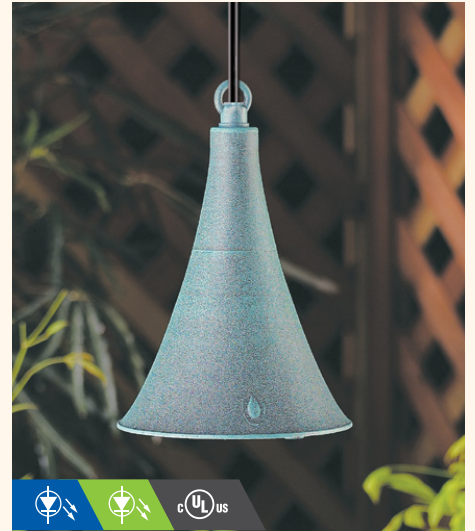

6510 Aluminum | 20 W max (halogen) | T3 Lamp or LED | LN-10 T3 Std

6512 Aluminum | 20 W max (halogen) | T3 Lamp or LED | LN-10 T3 Std

	HOUSING
4216	<ul style="list-style-type: none"> » Die-cast » Copper-free aluminum
6510	<ul style="list-style-type: none"> » Die-cast » Copper-free aluminum » Stamped aluminum petals
6512	<ul style="list-style-type: none"> » Die-cast » Copper-free aluminum » Stamped aluminum petals
PHT-4216	<ul style="list-style-type: none"> » Die-cast » Copper-free aluminum » 12" Plant-hanging chains (max. load 7 lbs.)
PHT-6510	<ul style="list-style-type: none"> » Die-cast » Copper-free aluminum » Stamped aluminum petals » 12" Plant-hanging chains (max. load 7 lbs.)

FINISH
<ul style="list-style-type: none"> » Polyester powder-coated finish. See ordering information for available colors.
SOCKET/LAMP HOLDER
<ul style="list-style-type: none"> » Proprietary ceramic socket » Nickel contacts » Stainless steel springs » Teflon-jacketed wire leads
LENS
<ul style="list-style-type: none"> » Clear » High impact polycarbonate
LAMP TYPE
<ul style="list-style-type: none"> » Standard lamp included with fixture. For other lamp and wattage options see Lamp Guide, pages 128-130.
PHOTOMETRICS
<ul style="list-style-type: none"> » For photometric data, see pages 131-149.
MOUNTING
<ul style="list-style-type: none"> » Solid brass hanging loop » Six-foot stainless steel cable hanger with screw eye (max. load 7 lbs.)
FASTENERS
<ul style="list-style-type: none"> » Stainless steel fasteners
WIRING
<ul style="list-style-type: none"> » Prewired with a three-foot pigtail of 18-2 SPT1 UV-resistant cable and weather resistant connectors for a secure connection to the supply cable.

PHT-6510

Aluminum
20 W max (halogen)
T3 Lamp or LED
LN-10 T3 Std

PHT-4216

Aluminum
20 W max (halogen)
T3 Lamp or LED
LN-10 T3 Std

4216

Aluminum
20 W max (halogen)
T3 Lamp or LED
LN-10 T3 Std

LED SPECIFICATIONS Look for this mark on products where LED options are available.