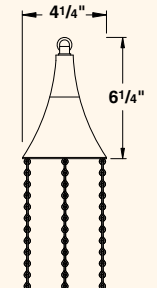

FINISH
<ul style="list-style-type: none"> » Polyester powder-coated finish. See ordering information for available colors.
SOCKET/LAMP HOLDER
<ul style="list-style-type: none"> » Proprietary ceramic socket » Nickel contacts » Stainless steel springs » Teflon-jacketed wire leads
LENS
<ul style="list-style-type: none"> » Clear » High impact polycarbonate
LAMP TYPE
<ul style="list-style-type: none"> » Standard lamp included with fixture. For other lamp and wattage options see Lamp Guide, pages 128-130.
PHOTOMETRICS
<ul style="list-style-type: none"> » For photometric data, see pages 131-149.
MOUNTING
<ul style="list-style-type: none"> » Solid brass hanging loop » Six-foot stainless steel cable hanger with screw eye (max. load 7 lbs.)
FASTENERS
<ul style="list-style-type: none"> » Stainless steel fasteners
WIRING
<ul style="list-style-type: none"> » Prewired with a three-foot pigtail of 18-2 SPT1 UV-resistant cable and weather resistant connectors for a secure connection to the supply cable.

PHT-6510

Aluminum
20 W max (halogen)
T3 Lamp or LED
LN-10 T3 Std

PHT-4216

Aluminum
20 W max (halogen)
T3 Lamp or LED
LN-10 T3 Std

4216

Aluminum
20 W max (halogen)
T3 Lamp or LED
LN-10 T3 Std

LED SPECIFICATIONS Look for this mark on products where LED options are available.