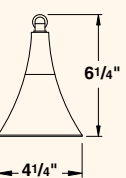

PHT-6510

Aluminum
20 W max (halogen)
T3 Lamp or LED
LN-10 T3 Std

PHT-4216

Aluminum
20 W max (halogen)
T3 Lamp or LED
LN-10 T3 Std

4216

Aluminum
20 W max (halogen)
T3 Lamp or LED
LN-10 T3 Std

LED SPECIFICATIONS Look for this mark on products where LED options are available.