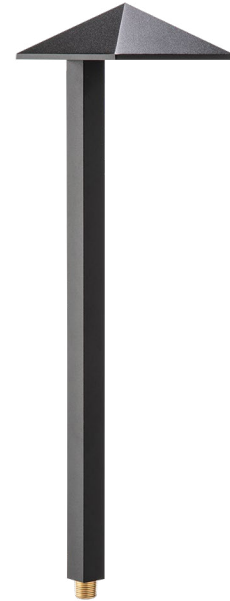

MODEL 6540 | Specification Sheet
Residential Series • Path & Area

TYPE: MODEL:

PROJECT:

PRODUCT FEATURES

Wattage	1 – 5 W
Voltage	9 – 15 VAC
Housing	Aluminum
Dimensions	5 ½" W x 5 ½" D x 20 7/8" H

ORDERING INFORMATION

EXAMPLE: **PR-6540-B-W-LB5ND**

MOUNTING	MODEL	FINISH	LED
PR	6540		

MOUNTING	MODEL	FINISH	LED	ORDERING NOTES
PR ABS Ground Stake	6540	B Black	W-LB2ND 2.5 Watts Warm Integrated LED	Fixtures shipped with specified mounting hardware. Custom length stems available - Consult local distributor.
		Z Architectural Bronze	N-LB2ND 2.5 Watts Neutral Integrated LED	
		DZ Dark Bronze	C-LB2ND 2.5 Watts Cool Integrated LED	
		GT Granite	W-LB5ND 5 Watts Warm Integrated LED	
		W White	N-LB5ND 5 Watts Neutral Integrated LED	
		BR Architectural Brick	C-LB5ND 5 Watts Cool Integrated LED	
		LZ Light Bronze	150-W-G4 1.5 Watts Warm G4 LED Lamp	
		SB Special Bronze	NL No Lamp	
		GG Glossy Gray		
		R Rust		
		HG Hunter Green		
		WB Weathered Bronze		
		WI Weathered Iron		
		GM Graphite Metallic		
		G Verde		
P Pewter				
M Mocha				
OF Olde Finish				

SPECIFICATIONS

HOUSING CONSTRUCTION:

Die-cast A360 aluminum.

STEM CONSTRUCTION:

1" sq. aluminum tube.

FINISH:

Powder coat finish available in Black, Architectural Bronze, Dark Bronze, Granite, White, Architectural Brick, Light Bronze, Special Bronze, Glossy Gray, Rust, Hunter Green, Weathered Bronze, Weathered Iron, Graphite Metallic, Verde, Pewter, Mocha and Olde Finish.

LENS:

Clear, high-impact polycarbonate lens.

MOUNTING:

Bottom of stem fitted with 1/2" NPT Brass Connection.

FASTENERS:

All fasteners are stainless steel.

WIRING:

Prewired with a 36" pigtail of 18-2 direct-burial cable and underground connectors.