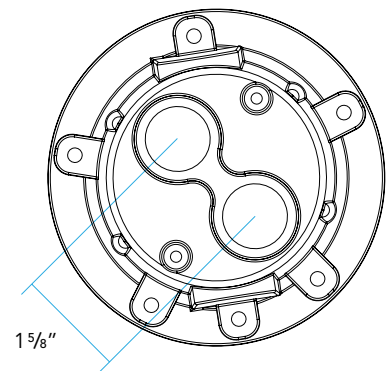

**WIRING:**

Prewired with a 36" pigtail of 18-2 direct-burial cable and underground connectors.

**CERTIFICATION:**

UL Listed to U.S. and Canadian safety standards for low voltage landscape luminaires (UL 1838).

**LED:**

MR-16 LED Lamp.  
295 or 389 Lumens.  
4.5 or 5.5 Watts.

**ELECTRICAL:**

Input voltage range 9 - 15 VAC.  
Low voltage transformer required to operate (sold separately).

**LIGHT DISTRIBUTION:**

Very Narrow Spot **15** (15°)  
Narrow Spot **25** (25°)  
Medium Flood **36** (36°)  
Wide Flood **60** (60°)

**DIMENSIONS**

Ø 5"

Top

4 5/8"

3 1/2"

Side

1 5/8"

Bottom