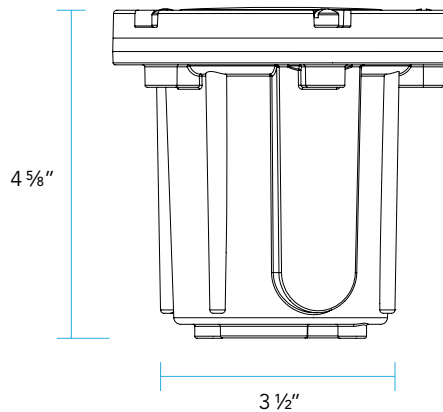

**LED:**

MR-16 LED Lamp.  
295 or 389 Lumens.  
4.5 or 5.5 Watts.

**ELECTRICAL:**

Input voltage range 9 - 15 VAC.  
Low voltage transformer required to operate (sold separately).

**LIGHT DISTRIBUTION:**

Very Narrow Spot **15** (15°)  
Narrow Spot **25** (25°)  
Medium Flood **36** (36°)  
Wide Flood **60** (60°)

**DIMENSIONS**

Ø 5"

Top

4 5/8"

3 1/2"

Side

1 5/8"

Bottom