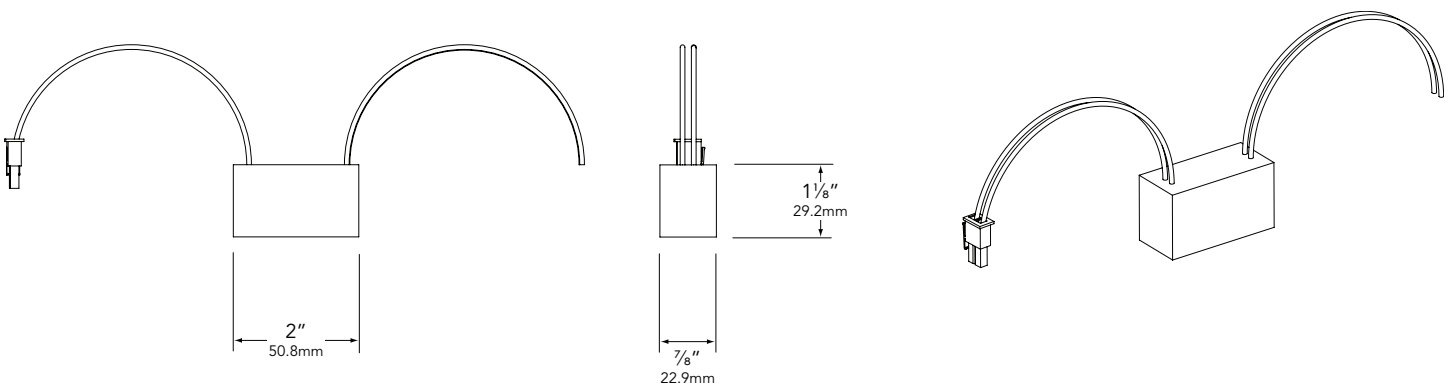

PROFESSIONAL
OUTDOOR LIGHTING

Type:

Model:

Project:

SPECIFICATION SHEET

MODEL ICC-150 Landscape Series • Accessories

SPECIFICATIONS:

DESCRIPTION:

Irrigation controller coupler, available for RP remote photocell transformers only.

All Vista accessories are **MADE IN THE U.S.A.**

DIMENSIONS:

Vista Professional Outdoor Lighting reserves the right to modify the design and/or construction of the fixture shown without further notification.