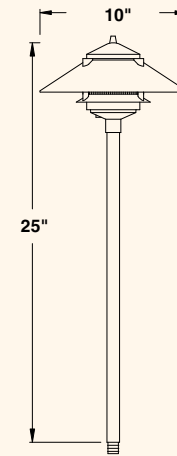

**9207**  
 Aluminum  
 20 W max (halogen)  
 T3 Lamp or LED  
 LN-10 T3 Std

**9206**  
 Aluminum  
 20 W max (halogen)  
 T3 Lamp or LED  
 LN-10 T3 Std

**9217**  
 Aluminum  
 20 W max (halogen)  
 T3 Lamp or LED  
 LN-10 T3 Std

**9216**  
 Aluminum  
 20 W max (halogen)  
 T3 Lamp or LED  
 LN-10 T3 Std

<b>HOUSING</b>	
» Die-cast » Copper-free aluminum	
<b>STEM</b>	
» 1/2" Pipe » Schedule 40 aluminum	
<b>FINISH</b>	
» Polyester powder-coated finish. See ordering information for available colors.	
<b>SOCKET/LAMP HOLDER</b>	
» Proprietary ceramic socket	» Stainless steel springs
» Nickel contacts	» Teflon-jacketed wire leads
<b>LENS</b>	
» Prismatic spread lens	» High impact polycarbonate

<b>LAMP TYPE</b>
» Standard lamp included with fixture. For other lamp and wattage options see Lamp Guide, pages 128-130.
<b>PHOTOMETRICS</b>
» For photometric data, see pages 131-149.
<b>MOUNTING</b>
» Bottom of stem threaded with 1/2" NPT » Fixture may be mounted into threaded hubs in junction boxes, ground stakes, or mounting canopies. » See ordering information for mounting options. For optional mounting accessories, see pages 126-127.
<b>FASTENERS</b>
» Stainless steel fasteners
<b>WIRING</b>
» Prewired with a three-foot pigtail of 18-2 direct-burial cable and underground connectors for a secure connection to the supply cable.

**ORDERING INFORMATION** Select appropriate choice from each column example: PR-9206-B-10 T3

Mounting	No.	Finish	Lamp	Lenses/Accessories
PR Ground stake	9206 9207 9216 9217	B Black Z Architectural Bronze DZ Dark Bronze LZ Light Bronze SB Special Bronze G Verde P Pewter BR Architectural Brick GT Granite TC Terracotta R Rust HG Hunter Green M Mocha WB Weathered Bronze WI Weathered Iron W White	LAMP See reference codes, pages 128-130  INTEGRATED LED See reference codes, page 130, group B	FR Flat Frosted Lens