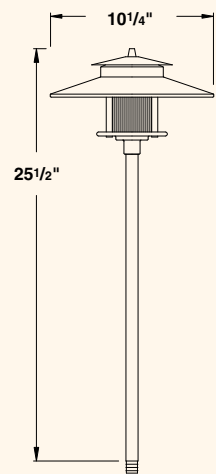

**9207**  
 Aluminum  
 20 W max (halogen)  
 T3 Lamp or LED  
 LN-10 T3 Std

**9206**  
 Aluminum  
 20 W max (halogen)  
 T3 Lamp or LED  
 LN-10 T3 Std

**9217**  
 Aluminum  
 20 W max (halogen)  
 T3 Lamp or LED  
 LN-10 T3 Std

**9216**  
 Aluminum  
 20 W max (halogen)  
 T3 Lamp or LED  
 LN-10 T3 Std

<b>HOUSING</b>	
» Die-cast » Copper-free aluminum	
<b>STEM</b>	
» 1/2" Pipe » Schedule 40 aluminum	
<b>FINISH</b>	
» Polyester powder-coated finish. See ordering information for available colors.	
<b>SOCKET/LAMP HOLDER</b>	
» Proprietary ceramic socket	» Stainless steel springs
» Nickel contacts	» Teflon-jacketed wire leads
<b>LENS</b>	
» Prismatic spread lens	» High impact polycarbonate

<b>LAMP TYPE</b>
» Standard lamp included with fixture. For other lamp and wattage options see Lamp Guide, pages 128-130.
<b>PHOTOMETRICS</b>
» For photometric data, see pages 131-149.
<b>MOUNTING</b>
» Bottom of stem threaded with 1/2" NPT » Fixture may be mounted into threaded hubs in junction boxes, ground stakes, or mounting canopies. » See ordering information for mounting options. For optional mounting accessories, see pages 126-127.
<b>FASTENERS</b>
» Stainless steel fasteners
<b>WIRING</b>
» Prewired with a three-foot pigtail of 18-2 direct-burial cable and underground connectors for a secure connection to the supply cable.

**ORDERING INFORMATION** Select appropriate choice from each column example: PR-9206-B-10 T3

Mounting	No.	Finish	Lamp	Lenses/Accessories
PR Ground stake	9206 9207 9216 9217	B Black Z Architectural Bronze DZ Dark Bronze LZ Light Bronze SB Special Bronze G Verde P Pewter BR Architectural Brick GT Granite TC Terracotta R Rust HG Hunter Green M Mocha WB Weathered Bronze WI Weathered Iron W White	LAMP See reference codes, pages 128-130  INTEGRATED LED See reference codes, page 130, group B	FR Flat Frosted Lens