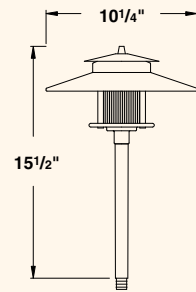

**9207**  
 Aluminum  
 20 W max (halogen)  
 T3 Lamp or LED  
 LN-10 T3 Std

**9206**  
 Aluminum  
 20 W max (halogen)  
 T3 Lamp or LED  
 LN-10 T3 Std

**9217**  
 Aluminum  
 20 W max (halogen)  
 T3 Lamp or LED  
 LN-10 T3 Std

**9216**  
 Aluminum  
 20 W max (halogen)  
 T3 Lamp or LED  
 LN-10 T3 Std

<b>HOUSING</b>	
» Die-cast » Copper-free aluminum	
<b>STEM</b>	
» 1/2" Pipe » Schedule 40 aluminum	
<b>FINISH</b>	
» Polyester powder-coated finish. See ordering information for available colors.	
<b>SOCKET/LAMP HOLDER</b>	
» Proprietary ceramic socket	» Stainless steel springs
» Nickel contacts	» Teflon-jacketed wire leads
<b>LENS</b>	
» Prismatic spread lens	» High impact polycarbonate

<b>LAMP TYPE</b>
» Standard lamp included with fixture. For other lamp and wattage options see Lamp Guide, pages 128-130.
<b>PHOTOMETRICS</b>
» For photometric data, see pages 131-149.
<b>MOUNTING</b>
» Bottom of stem threaded with 1/2" NPT » Fixture may be mounted into threaded hubs in junction boxes, ground stakes, or mounting canopies. » See ordering information for mounting options. For optional mounting accessories, see pages 126-127.
<b>FASTENERS</b>
» Stainless steel fasteners
<b>WIRING</b>
» Prewired with a three-foot pigtail of 18-2 direct-burial cable and underground connectors for a secure connection to the supply cable.