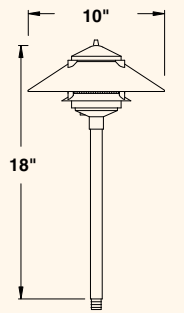

**9207**  
 Aluminum  
 20 W max (halogen)  
 T3 Lamp or LED  
 LN-10 T3 Std

**9206**  
 Aluminum  
 20 W max (halogen)  
 T3 Lamp or LED  
 LN-10 T3 Std

**9217**  
 Aluminum  
 20 W max (halogen)  
 T3 Lamp or LED  
 LN-10 T3 Std

**9216**  
 Aluminum  
 20 W max (halogen)  
 T3 Lamp or LED  
 LN-10 T3 Std

<b>HOUSING</b>	
» Die-cast » Copper-free aluminum	
<b>STEM</b>	
» 1/2" Pipe » Schedule 40 aluminum	
<b>FINISH</b>	
» Polyester powder-coated finish. See ordering information for available colors.	
<b>SOCKET/LAMP HOLDER</b>	
» Proprietary ceramic socket	» Stainless steel springs
» Nickel contacts	» Teflon-jacketed wire leads
<b>LENS</b>	
» Prismatic spread lens	» High impact polycarbonate

<b>LAMP TYPE</b>
» Standard lamp included with fixture. For other lamp and wattage options see Lamp Guide, pages 128-130.
<b>PHOTOMETRICS</b>
» For photometric data, see pages 131-149.
<b>MOUNTING</b>
» Bottom of stem threaded with 1/2" NPT » Fixture may be mounted into threaded hubs in junction boxes, ground stakes, or mounting canopies. » See ordering information for mounting options. For optional mounting accessories, see pages 126-127.
<b>FASTENERS</b>
» Stainless steel fasteners
<b>WIRING</b>
» Prewired with a three-foot pigtail of 18-2 direct-burial cable and underground connectors for a secure connection to the supply cable.