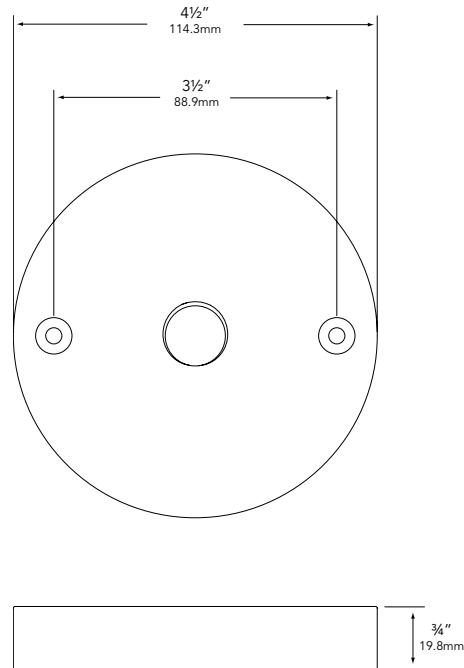

DIMENSIONS

PROFESSIONAL
OUTDOOR LIGHTING

www.VistaPro.com • email@vistapro.com • Fax: (888) 670-VISTA (8478)
1625 Surveyor Avenue • Simi Valley, CA 93063 • (805) 527-0987 • (800) 766-VISTA (8478)

Vista Professional Outdoor Lighting reserves the right to modify the design and/or construction of the fixture shown without further notification.