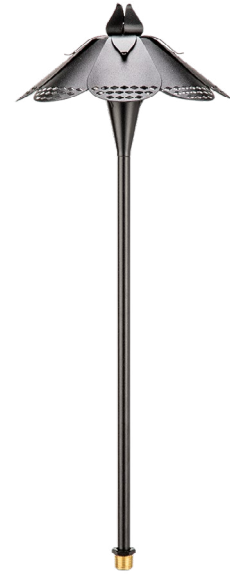

MODEL 6503 | Specification Sheet
Residential Series • Path & Area

TYPE: MODEL:

PROJECT:

PRODUCT FEATURES

Wattage	1 – 5 W
Voltage	9 – 15 VAC
Housing	Aluminum
Dimensions	8 1/8" W x 25" H

ORDERING INFORMATION

EXAMPLE: PR-6503-B-W-LB5ND

MOUNTING	MODEL	FINISH	LED
PR	6503		

MOUNTING	MODEL	FINISH	LED	ORDERING NOTES
PR ABS Ground Stake	6503	B Black	W-LB2ND 2.5 Watts Warm Integrated LED	Fixtures shipped with specified mounting hardware. Custom length stems available - Consult local distributor.
		Z Architectural Bronze	N-LB2ND 2.5 Watts Neutral Integrated LED	
		DZ Dark Bronze	C-LB2ND 2.5 Watts Cool Integrated LED	
		GT Granite	W-LB5ND 5 Watts Warm Integrated LED	
		W White	N-LB5ND 5 Watts Neutral Integrated LED	
		BR Architectural Brick	C-LB5ND 5 Watts Cool Integrated LED	
		LZ Light Bronze	150-W-G4 1.5 Watts Warm G4 LED Lamp	
		SB Special Bronze	NL No Lamp	
		GG Glossy Gray		
		R Rust		
		HG Hunter Green		
		WB Weathered Bronze		
		WI Weathered Iron		
		GM Graphite Metallic		
		G Verde		
P Pewter				
M Mocha				
OF Olde Finish				

SPECIFICATIONS

HOUSING CONSTRUCTION:

Die-cast A360 aluminum with stamped aluminum petals..

STEM CONSTRUCTION:

¼" schedule-40 aluminum pipe.

FINISH:

Powder coat finish available in Black, Architectural Bronze, Dark Bronze, Granite, White, Architectural Brick, Light Bronze, Special Bronze, Glossy Gray, Rust, Hunter Green, Weathered Bronze, Weathered Iron, Graphite Metallic, Verde, Pewter, Mocha and Olde Finish.

LENS:

Clear, high-impact polycarbonate lens.

MOUNTING:

Bottom of stem fitted with ½" NPT Bushing.

FASTENERS:

All fasteners are stainless steel.

WIRING:

Prewired with a 36" pigtail of 18-2 direct-burial cable and underground connectors.