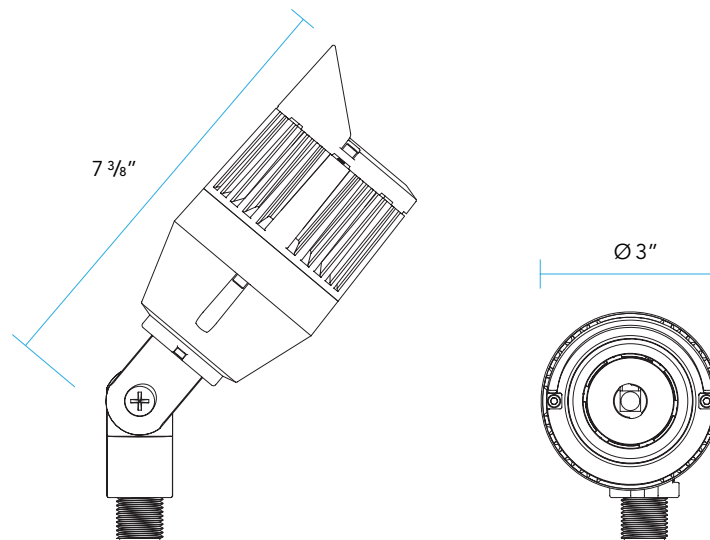

Very Narrow Spot **VNS** (16° FWHM)
Narrow Spot **NS** (19° FWHM)
Medium Flood **MF** (30° FWHM)
Wide Flood **WF** (46° FWHM)

DIMENSIONS

DELIVERED LUMENS

BEAM SPREAD	4.5 W	9.5 W	13 W
Very Narrow Spot VNS	135 Lumens	214 Lumens	269 Lumens
Narrow Spot NS	364 Lumens	566 Lumens	738 Lumens
Medium Flood MF	321 Lumens	487 Lumens	711 Lumens
Wide Flood WF	332 Lumens	542 Lumens	687 Lumens