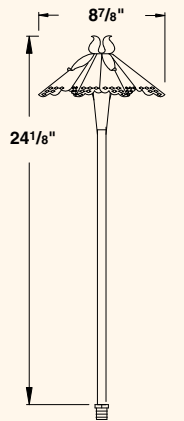

6502
Aluminum
20 W max (halogen)
T3 Lamp or LED
LN-10 T3 Std

6504
Aluminum
20 W max (halogen)
T3 Lamp or LED
LN-10 T3 Std

6503
Aluminum
20 W max (halogen)
T3 Lamp or LED
LN-10 T3 Std

6505
Aluminum
20 W max (halogen)
T3 Lamp or LED
LN-10 T3 Std

HOUSING	
» Die-cast	
» Copper-free aluminum	
» Stamped aluminum petals and leaves	
STEM	
» 1/4" Pipe	
» Schedule 40 aluminum	
FINISH	
» Polyester powder-coated finish. See ordering information for available colors.	
SOCKET/LAMP HOLDER	
» Proprietary ceramic socket	» Stainless steel springs
» Nickel contacts	» Teflon-jacketed wire leads
LENS	
» Clear	» High impact polycarbonate

LAMP TYPE
» Standard lamp included with fixture. For other lamp and wattage options see Lamp Guide, pages 128-130.
PHOTOMETRICS
» For photometric data, see pages 131-149.
MOUNTING
» 1/2" NPT custom bushing on bottom of stem
» Stress dispersing collar
» Fixture may be mounted into threaded hubs in junction boxes, ground stakes, or mounting canopies.
» See ordering information for mounting options. For optional mounting accessories, see pages 126-127.
FASTENERS
» Stainless steel fasteners
WIRING
» Prewired with a three-foot pigtail of 18-2 direct-burial cable and underground connectors for a secure connection to the supply cable.