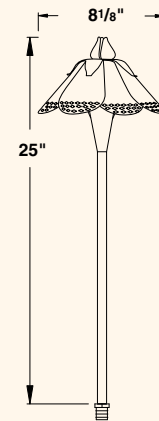

6502
Aluminum
20 W max (halogen)
T3 Lamp or LED
LN-10 T3 Std

6504
Aluminum
20 W max (halogen)
T3 Lamp or LED
LN-10 T3 Std

6503
Aluminum
20 W max (halogen)
T3 Lamp or LED
LN-10 T3 Std

6505
Aluminum
20 W max (halogen)
T3 Lamp or LED
LN-10 T3 Std

HOUSING	
» Die-cast	
» Copper-free aluminum	
» Stamped aluminum petals and leaves	
STEM	
» 1/4" Pipe	
» Schedule 40 aluminum	
FINISH	
» Polyester powder-coated finish. See ordering information for available colors.	
SOCKET/LAMP HOLDER	
» Proprietary ceramic socket	» Stainless steel springs
» Nickel contacts	» Teflon-jacketed wire leads
LENS	
» Clear	» High impact polycarbonate

LAMP TYPE
» Standard lamp included with fixture. For other lamp and wattage options see Lamp Guide, pages 128-130.
PHOTOMETRICS
» For photometric data, see pages 131-149.
MOUNTING
» 1/2" NPT custom bushing on bottom of stem
» Stress dispersing collar
» Fixture may be mounted into threaded hubs in junction boxes, ground stakes, or mounting canopies.
» See ordering information for mounting options. For optional mounting accessories, see pages 126-127.
FASTENERS
» Stainless steel fasteners
WIRING
» Prewired with a three-foot pigtail of 18-2 direct-burial cable and underground connectors for a secure connection to the supply cable.