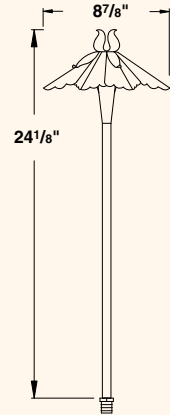

6502
Aluminum
20 W max (halogen)
T3 Lamp or LED
LN-10 T3 Std

6504
Aluminum
20 W max (halogen)
T3 Lamp or LED
LN-10 T3 Std

6503
Aluminum
20 W max (halogen)
T3 Lamp or LED
LN-10 T3 Std

6505
Aluminum
20 W max (halogen)
T3 Lamp or LED
LN-10 T3 Std

HOUSING	
» Die-cast	
» Copper-free aluminum	
» Stamped aluminum petals and leaves	
STEM	
» 1/4" Pipe	
» Schedule 40 aluminum	
FINISH	
» Polyester powder-coated finish. See ordering information for available colors.	
SOCKET/LAMP HOLDER	
» Proprietary ceramic socket	» Stainless steel springs
» Nickel contacts	» Teflon-jacketed wire leads
LENS	
» Clear	» High impact polycarbonate

LAMP TYPE
» Standard lamp included with fixture. For other lamp and wattage options see Lamp Guide, pages 128-130.
PHOTOMETRICS
» For photometric data, see pages 131-149.
MOUNTING
» 1/2" NPT custom bushing on bottom of stem
» Stress dispersing collar
» Fixture may be mounted into threaded hubs in junction boxes, ground stakes, or mounting canopies.
» See ordering information for mounting options. For optional mounting accessories, see pages 126-127.
FASTENERS
» Stainless steel fasteners
WIRING
» Prewired with a three-foot pigtail of 18-2 direct-burial cable and underground connectors for a secure connection to the supply cable.