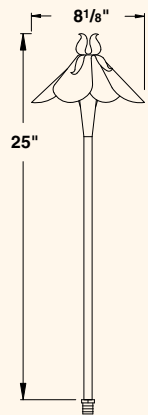

6502
Aluminum
20 W max (halogen)
T3 Lamp or LED
LN-10 T3 Std

6504
Aluminum
20 W max (halogen)
T3 Lamp or LED
LN-10 T3 Std

6503
Aluminum
20 W max (halogen)
T3 Lamp or LED
LN-10 T3 Std

6505
Aluminum
20 W max (halogen)
T3 Lamp or LED
LN-10 T3 Std

HOUSING	
» Die-cast	
» Copper-free aluminum	
» Stamped aluminum petals and leaves	
STEM	
» 1/4" Pipe	
» Schedule 40 aluminum	
FINISH	
» Polyester powder-coated finish. See ordering information for available colors.	
SOCKET/LAMP HOLDER	
» Proprietary ceramic socket	» Stainless steel springs
» Nickel contacts	» Teflon-jacketed wire leads
LENS	
» Clear	» High impact polycarbonate

LAMP TYPE
» Standard lamp included with fixture. For other lamp and wattage options see Lamp Guide, pages 128-130.
PHOTOMETRICS
» For photometric data, see pages 131-149.
MOUNTING
» 1/2" NPT custom bushing on bottom of stem
» Stress dispersing collar
» Fixture may be mounted into threaded hubs in junction boxes, ground stakes, or mounting canopies.
» See ordering information for mounting options. For optional mounting accessories, see pages 126-127.
FASTENERS
» Stainless steel fasteners
WIRING
» Prewired with a three-foot pigtail of 18-2 direct-burial cable and underground connectors for a secure connection to the supply cable.