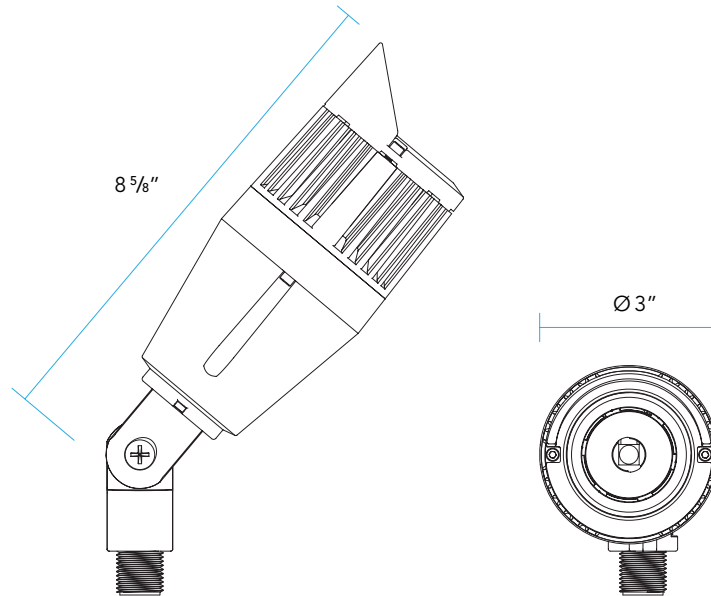

FASTENERS:

All fasteners are stainless steel.

WIRING:

Prewired with a 36" pigtail of 18-2 direct-burial cable and underground connectors.

MOUNTING:

Injection-molded composite knuckle with 1/2" NPS thread.

CERTIFICATION:

UL Listed to U.S. and Canadian safety standards for low voltage landscape luminaires (UL 1838).

LED:

Discreet performance LEDs binned to three MacAdam ellipses.
135 – 738 Lumens delivered.
4.5 – 13 Watts.

Very Narrow Spot **VNS** (16° FWHM)

Narrow Spot **NS** (19° FWHM)

Medium Flood **MF** (30° FWHM)

Wide Flood **WF** (46° FWHM)

DIMENSIONS

DELIVERED LUMENS

BEAM SPREAD	4.5 W	9.5 W	13 W
Very Narrow Spot VNS	135 Lumens	214 Lumens	269 Lumens
Narrow Spot NS	364 Lumens	566 Lumens	738 Lumens
Medium Flood MF	321 Lumens	487 Lumens	711 Lumens
Wide Flood WF	332 Lumens	542 Lumens	687 Lumens