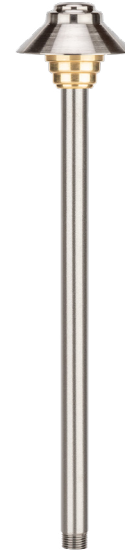

MODEL 2167 | Specification Sheet
Residential Series • Brass & Copper • Path & Area

TYPE: MODEL:

PROJECT:

PRODUCT FEATURES

Wattage	1 – 5 W
Voltage	9 – 15 VAC
Housing	Stainless Steel and Brass
Dimensions	3 ½" DIA x 16 ½" H

ORDERING INFORMATION

EXAMPLE: *PR-2167-SS-W-LB5ND*

MOUNTING	MODEL	FINISH	LED
PR	2167	SS	

MOUNTING	MODEL	FINISH	LED
PR ABS Ground Stake	2167	SS Natural Stainless Steel	W-LB2ND 2.5 Watts Warm Integrated LED
			N-LB2ND 2.5 Watts Neutral Integrated LED
			C-LB2ND 2.5 Watts Cool Integrated LED
			W-LB5ND 5 Watts Warm Integrated LED
			N-LB5ND 5 Watts Neutral Integrated LED
			C-LB5ND 5 Watts Cool Integrated LED
			150-W-G4 1.5 Watts Warm G4 LED Lamp
NL No Lamp			

SPECIFICATIONS

HOUSING CONSTRUCTION:

Stainless Steel shade.
Twist-To-Lock Solid Brass lamp base.

STEM CONSTRUCTION:

1/2" Stainless Steel pipe.

LENS:

Textured, high-impact polycarbonate lens.

MOUNTING: