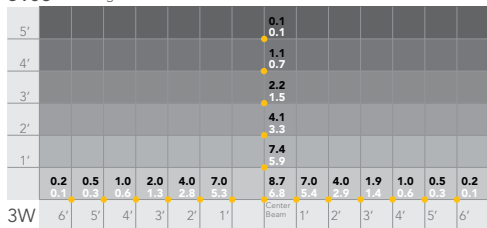

- » Measurements in footcandles at horizontal distance of 36"
- » Clear lens values in Black numbering
- » Frosted lens values in White numbering

5106 2W Integrated LED

5106 3W Integrated LED

5106 4W Integrated LED