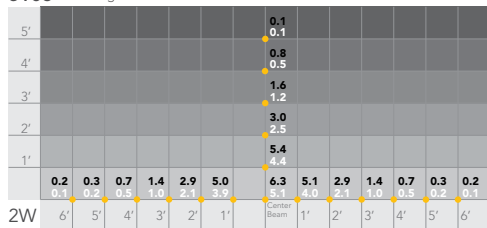

- » Measurements in footcandles at horizontal distance of 36"
- » Clear lens values in Black numbering
- » Frosted lens values in White numbering

5106 2W Integrated LED

5106 3W Integrated LED

5106 4W Integrated LED