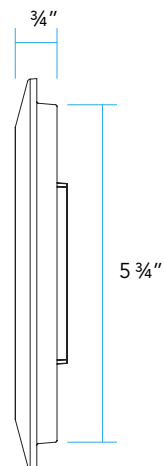

MODEL BD-5240 | Specification Sheet
Residential Series • Bi-Directional Grate Cover

TYPE: MODEL:

PROJECT:

PRODUCT FEATURES

Description Bi-Directional Grate Cover for 5240 In-Grade Well Light

Housing Cast Aluminum

Finish Available in 18 polyester powder coat finishes

ORDERING INFORMATION

MODEL

FINISH

BD-5240

EXAMPLE: **BD-5240-B**

MODEL	FINISH			
BD-5240	B Black	BR Architectural Brick	HG Hunter Green	G Verde
	Z Architectural Bronze	LZ Light Bronze	WB Weathered Bronze	P Pewter
	DZ Dark Bronze	SB Special Bronze	WI Weathered Iron	M Mocha
	GT Granite	GG Glossy Gray	GM Graphite Metallic	OF Olde Finish
	W White	R Rust		

DIMENSIONS

PROFESSIONAL
OUTDOOR LIGHTING

www.VistaPro.com • email@vistapro.com • Fax: (888) 670-VISTA (8478)
1625 Surveyor Avenue • Simi Valley, CA 93063 • (805) 527-0987 • (800) 766-VISTA (8478)

Vista Professional Outdoor Lighting reserves the right to modify the design and/or construction of the fixture shown without further notification.