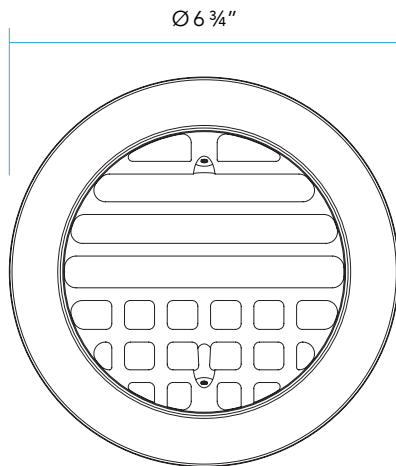

MODEL BD-5240 | Specification Sheet
Residential Series • Bi-Directional Grate Cover

TYPE: MODEL:

PROJECT:

PRODUCT FEATURES

Description Bi-Directional Grate Cover for 5240 In-Grade Well Light

Housing Cast Aluminum

DIMENSIONS

PROFESSIONAL
OUTDOOR LIGHTING

www.VistaPro.com • email@vistapro.com • Fax: (888) 670-VISTA (8478)
1625 Surveyor Avenue • Simi Valley, CA 93063 • (805) 527-0987 • (800) 766-VISTA (8478)

Vista Professional Outdoor Lighting reserves the right to modify the design and/or construction of the fixture shown without further notification.