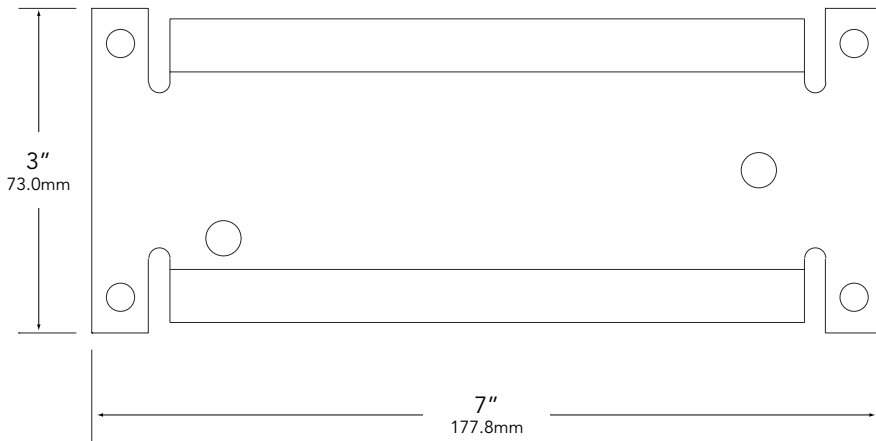

DIMENSIONS

**PROFESSIONAL
OUTDOOR LIGHTING**

www.VistaPro.com • email@vistapro.com • Fax: (888) 670-VISTA (8478)
1625 Surveyor Avenue • Simi Valley, CA 93063 • (805) 527-0987 • (800) 766-VISTA (8478)

Vista Professional Outdoor Lighting reserves the right to modify the design and/or construction of the fixture shown without further notification.