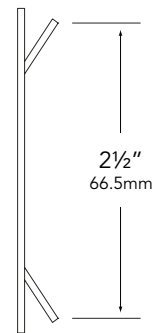

DIMENSIONS

**PROFESSIONAL
OUTDOOR LIGHTING**

www.VistaPro.com • email@vistapro.com • Fax: (888) 670-VISTA (8478)
1625 Surveyor Avenue • Simi Valley, CA 93063 • (805) 527-0987 • (800) 766-VISTA (8478)

Vista Professional Outdoor Lighting reserves the right to modify the design and/or construction of the fixture shown without further notification.