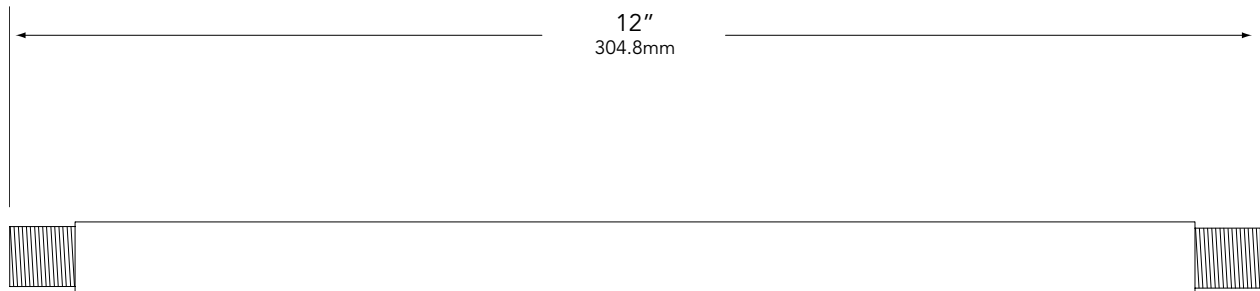

MODEL AS-112 | Specification Sheet
Residential Series • Mounting Stems

TYPE: MODEL:

PROJECT:

PRODUCT FEATURES

Material	Aluminum
Nominal Pipe Size	1/2 in
Outside Diameter	27/32 in
Overall Length	12 in
Wall Thickness	Schedule 40
Thread Configuration	1/2" NPT on both ends
Finish	Powder Coat

FINISH OPTIONS

Black (-B)	Light Bronze (-LZ)	Weathered Iron (-WI)
Architectural Bronze (-Z)	Special Bronze (-SB)	Graphite Metallic (-GM)
Dark Bronze (-DZ)	Glossy Gray (-GG)	Verde (-G)
Granite (-GT)	Rust (-R)	Pewter (-P)
White (-W)	Hunter Green (-HG)	Mocha (-M)
Architectural Brick (-BR)	Weathered Bronze (-WB)	Olde Finish (-OF)

DIMENSIONS

**PROFESSIONAL
OUTDOOR LIGHTING**

www.VistaPro.com • email@vistapro.com • Fax: (888) 670-VISTA (8478)
1625 Surveyor Avenue • Simi Valley, CA 93063 • (805) 527-0987 • (800) 766-VISTA (8478)

Vista Professional Outdoor Lighting reserves the right to modify the design and/or construction of the fixture shown without further notification.