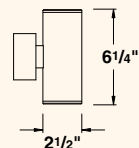

2521 Aluminum | 35 W max (halogen) | MR-16 Lamp or LED | LN-20 BAB Std

2522 Aluminum | 35 W max (halogen) | MR-16 Lamp or LED | LN-20 BAB Std

<b>HOUSING</b>
Available options: » Copper-free aluminum » Solid Brass » Solid Copper » Stainless steel
<b>FINISH</b>
» For available options, see ordering information.
<b>SOCKET/LAMP HOLDER</b>
» Top grade Noryl polymer socket » Phosphor bronze contacts » PVC-jacketed wire leads » Stainless steel lamp holder
<b>LENS</b>
» Clear » Tempered » Shock- and heat-resistant » Soda-lime glass » For optical effect lenses, see ordering information.

<b>LAMP TYPE</b>
» Standard lamp included with fixture. For other lamp and wattage options see Lamp Guide, pages 128-130.
<b>PHOTOMETRICS</b>
» For photometric data, see pages 131-149.
<b>MOUNTING</b>
» Wall mount canopy
<b>FASTENERS</b>
» Stainless steel fasteners
<b>WIRING</b>
» Prewired with a three-foot pigtail of 18-2 direct-burial cable and underground connectors for a secure connection to the supply cable.