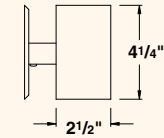

2221 Aluminum | 20 W max (halogen) | T5 Wedge Lamp | LN-912 T5 Std