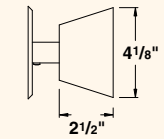

2222 Aluminum | 20 W max (halogen) | T5 Wedge Lamp | LN-912 T5 Std

2221 / 2222
HOUSING
» Extruded » Copper-free aluminum
FINISH
» Polyester powder-coated finish. See ordering information for available colors.
SOCKET/LAMP HOLDER
» Top grade polymer socket » Phosphor bronze contacts » PVC-jacketed wire leads
LAMP TYPE
» Standard lamp included with fixture. For other lamp and wattage options see Lamp Guide, pages 128-130.
PHOTOMETRICS
» For photometric data, see pages 131-149.
MOUNTING
» Wall mount canopy
FASTENERS
» Stainless steel and brass fasteners
WIRING
» Prewired with a three-foot pigtail of 18-2 SPT1 UV-resistant cable and weather resistant connectors for a secure connection to the supply cable.

LED SPECIFICATIONS Look for this mark on products where LED options are available.

LED Lamp
High Output Plug-in LED lamp with Vista exclusive smart-driver, powered to operate for 30,000 hours with an operating voltage of 9-15 VAC. See page 128 for extended specifications and options.

ORDERING INFORMATION Select appropriate choice from each column **example: WR-2522-B-20 BAB-CBL**

Mounting	No.	Finish	Lamp	Lenses/Accessories
WR Wall mount canopy	2221 * 2222 * 2521 2522	B Black Z Architectural Bronze DZ Dark Bronze LZ Light Bronze SB Special Bronze G Verde P Pewter BR Architectural Brick GT Granite TC Terracotta R Rust HG Hunter Green M Mocha WB Weathered Bronze WI Weathered Iron W White BSN Natural Brass ** BSO Natural Brass w/Olde Brass finish ** CSN Natural Copper ** SS Natural Stainless Steel **	See reference codes, pages 128-130	CBL Convex Cool Blue Lens CFR Convex Frosted Lens SL Flat Spread Lens DBL Flat Dark Blue Lens GL Flat Dark Green Lens RL Flat Red Lens YL Flat Amber Lens HL Honeycomb Louver

NOTE: not all accessories are available for all fixtures. See footnotes below before ordering.
* Accessory lenses not available.
** Only available for models 2521 and 2522.
Fixtures shipped with standard lamp, unless otherwise specified, and with specified mounting hardware.