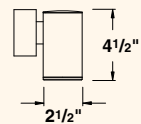

2521 Aluminum | 35 W max (halogen) | MR-16 Lamp or LED | LN-20 BAB Std

2522 Aluminum | 35 W max (halogen) | MR-16 Lamp or LED | LN-20 BAB Std

<b>HOUSING</b>
Available options: » Copper-free aluminum » Solid Brass » Solid Copper » Stainless steel
<b>FINISH</b>
» For available options, see ordering information.
<b>SOCKET/LAMP HOLDER</b>
» Top grade Noryl polymer socket » Phosphor bronze contacts » PVC-jacketed wire leads » Stainless steel lamp holder
<b>LENS</b>
» Clear » Tempered » Shock- and heat-resistant » Soda-lime glass » For optical effect lenses, see ordering information.

<b>LAMP TYPE</b>
» Standard lamp included with fixture. For other lamp and wattage options see Lamp Guide, pages 128-130.
<b>PHOTOMETRICS</b>
» For photometric data, see pages 131-149.
<b>MOUNTING</b>
» Wall mount canopy
<b>FASTENERS</b>
» Stainless steel fasteners
<b>WIRING</b>
» Prewired with a three-foot pigtail of 18-2 direct-burial cable and underground connectors for a secure connection to the supply cable.