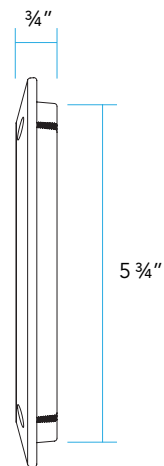

MODEL CL-5240 | Specification Sheet
Residential Series • Bi-Directional Grate Cover

TYPE: MODEL:

PROJECT:

PRODUCT FEATURES

Description	Bi-Directional Grate Cover for 5240 In-Grade Well Light
Housing	Cast Aluminum
Lens	Clear Tempered Glass
Finish	Available in 18 polyester powder coat finishes

ORDERING INFORMATION

MODEL
CL-5240

FINISH

EXAMPLE: **CL-5240-B**

MODEL	FINISH			
CL-5240	B Black	BR Architectural Brick	HG Hunter Green	G Verde
	Z Architectural Bronze	LZ Light Bronze	WB Weathered Bronze	P Pewter
	DZ Dark Bronze	SB Special Bronze	WI Weathered Iron	M Mocha
	GT Granite	GG Glossy Gray	GM Graphite Metallic	OF Olde Finish
	W White	R Rust		

DIMENSIONS

**PROFESSIONAL
OUTDOOR LIGHTING**

www.VistaPro.com • email@vistapro.com • Fax: (888) 670-VISTA (8478)
1625 Surveyor Avenue • Simi Valley, CA 93063 • (805) 527-0987 • (800) 766-VISTA (8478)

Vista Professional Outdoor Lighting reserves the right to modify the design and/or construction of the fixture shown without further notification.