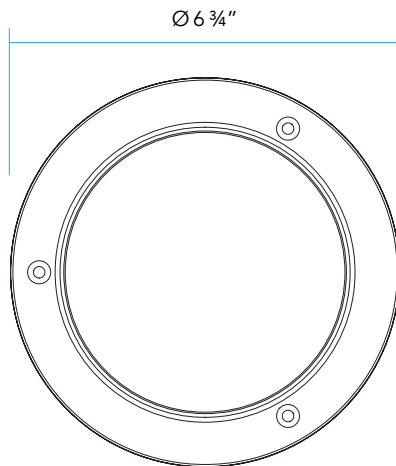

MODEL CL-5240 | Specification Sheet
Residential Series • Bi-Directional Grate Cover

TYPE: MODEL:

PROJECT:

PRODUCT FEATURES

Description	Bi-Directional Grate Cover for 5240 In-Grade Well Light
Housing	Cast Aluminum
Lens	Clear Tempered Glass
Finish	Available in 18 polyester powder coat finishes

ORDERING INFORMATION

MODEL
CL-5240

FINISH

EXAMPLE: **CL-5240-B**

MODEL	FINISH			
CL-5240	B Black	BR Architectural Brick	HG Hunter Green	G Verde
	Z Architectural Bronze	LZ Light Bronze	WB Weathered Bronze	P Pewter
	DZ Dark Bronze	SB Special Bronze	WI Weathered Iron	M Mocha
	GT Granite	GG Glossy Gray	GM Graphite Metallic	OF Olde Finish
	W White	R Rust		

DIMENSIONS

**PROFESSIONAL
OUTDOOR LIGHTING**

www.VistaPro.com • email@vistapro.com • Fax: (888) 670-VISTA (8478)
1625 Surveyor Avenue • Simi Valley, CA 93063 • (805) 527-0987 • (800) 766-VISTA (8478)

Vista Professional Outdoor Lighting reserves the right to modify the design and/or construction of the fixture shown without further notification.