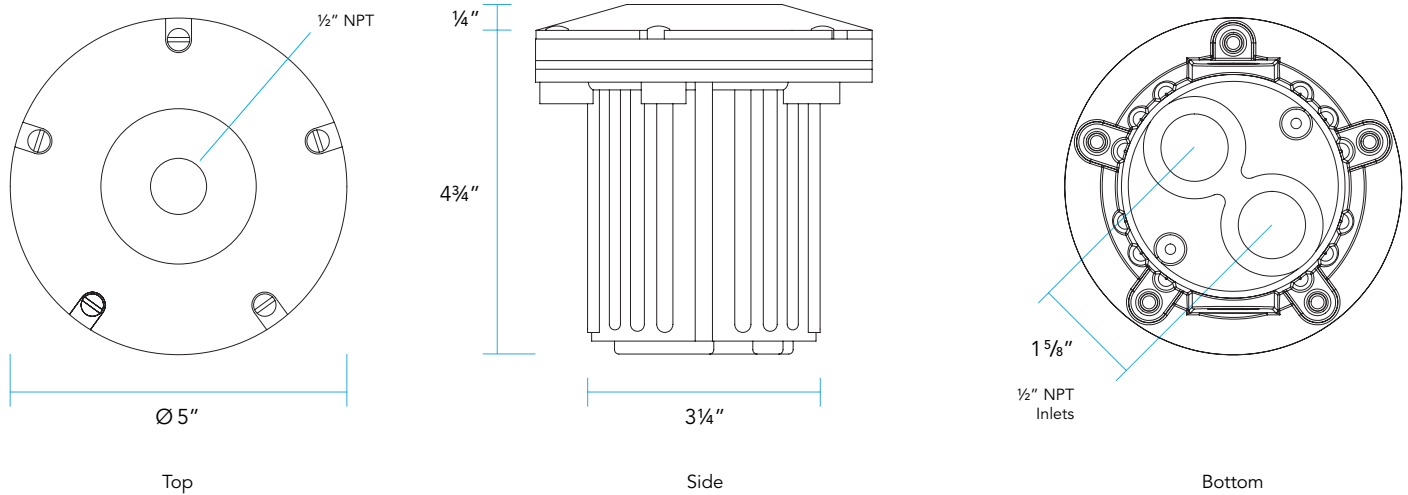

MODEL JB-200 | Specification Sheet
Residential Series • In-Grade Junction Box

TYPE: MODEL:
PROJECT:

PRODUCT FEATURES

Housing	Injection-Molded Polymer
Hub Openings	One 1/2" NPT (lid-fixturing mounting). Two 1/2" NPT bottom (electrical entry).
Mounting	In-grade. Optional concrete mounting kit available.

DIMENSIONS

PROFESSIONAL
OUTDOOR LIGHTING

www.VistaPro.com • email@vistapro.com • Fax: (888) 670-VISTA (8478)
1625 Surveyor Avenue • Simi Valley, CA 93063 • (805) 527-0987 • (800) 766-VISTA (8478)

Vista Professional Outdoor Lighting reserves the right to modify the design and/or construction of the fixture shown without further notification.