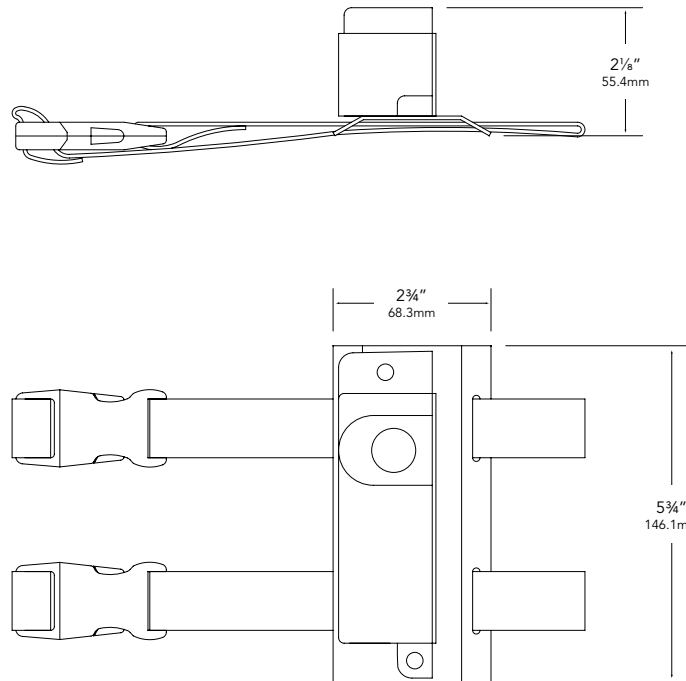

DIMENSIONS

**PROFESSIONAL
OUTDOOR LIGHTING**

www.VistaPro.com • email@vistapro.com • Fax: (888) 670-VISTA (8478)
1625 Surveyor Avenue • Simi Valley, CA 93063 • (805) 527-0987 • (800) 766-VISTA (8478)

Vista Professional Outdoor Lighting reserves the right to modify the design and/or construction of the fixture shown without further notification.