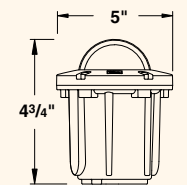

5263 Aluminum | 50 W max (halogen) | MR-16 Lamp or LED | LN-20 BAB/FG Std

HOUSING/LENS COVER

- » Die-cast copper-free aluminum
- » Silicone O-ring gasket
- » Superior weather-tight seal

FINISH

- » Polyester powder-coated finish. See ordering information for available colors.

SOCKET/LAMP HOLDER

- » Proprietary ceramic socket
- » Stainless steel springs
- » Nickel contacts
- » Teflon-jacketed wire leads

OPTICS/AIMING

- » Adjustable and lockable lamp bracket
- » ±25° of tilt
- » 360° rotation of housing

PHOTOMETRICS

- » For photometric data, see pages 131-149.

MOUNTING

- » In-grade
- » Conduit mount option has two 3/4" NPT inlets
- » Optional concrete mounting kit available, see page 127.

FASTENERS

- » Stainless steel fasteners

WIRING

- » Prewired with a three-foot pigtail of 18-2 direct-burial cable and underground connectors for a secure connection to the supply cable.

LENS

Model	Options	Properties
5260	» Convex	» Shock- and heat-resistant » Soda-lime glass » For optical effect lenses, see ordering information.
	» Clear	
	» Tempered	
5261	» Convex	» Shock- and heat-resistant » Soda-lime glass » For optical effect lenses, see ordering information.
	» Clear	
	» Tempered	
5262	» Convex	» Shock- and heat-resistant » Soda-lime glass » For optical effect lenses, see ordering information.
	» Clear	
	» Tempered	
5263	» Dual lens	» Shock- and heat-resistant » Soda-lime glass » For optical effect lenses, see ordering information.
	» Frosted flat outer lens	
	» Clear convex inner lens	
	» Tempered	

LED SPECIFICATIONS Look for this mark on products where LED options are available.

LED Lamp	Integrated LED
High Output Plug-in LED lamp with Vista exclusive smart-driver, powered to operate for 30,000 hours with an operating voltage of 9-15 VAC. See page 128 for extended specifications and options.	High Output LED lamp assembly with Vista exclusive smart-driver, powered to operate for 50,000 hours with an operating voltage of 9-15 VAC. See page 130 for extended specifications and options.

ORDERING INFORMATION Select appropriate choice from each column **example: GW-5271-B-BAB/FG-CBL**

Mounting	No.	Finish	Lamp	Lenses/Accessories
GW In-grade	5260	B Black	LAMP	CBL Convex Cool-Blue Lens
CM In-grade conduit mount	5261	Z Architectural Bronze	See reference codes, pages 128-130	CFR Convex Frosted Lens
	5262	DZ Dark Bronze		SL Flat Spread Lens
	5263 *	LZ Light Bronze		DBL Flat Dark Blue Lens
		SB Special Bronze	INTEGRATED LED	GL Flat Dark Green Lens
		G Verde	See reference codes, page 130, group F	RL Flat Red Lens
		P Pewter		YL Flat Amber Lens
		BR Architectural Brick		HL Honeycomb Louver
		GT Granite		JBCP-150 Concrete Mounting Kit
		TC Terracotta		
		R Rust		
		HG Hunter Green		
		M Mocha		
		WB Weathered Bronze		
		WI Weathered Iron		
		W White		

NOTE: not all accessories are available for all fixtures. See footnotes below before ordering.
* No Lenses/Accessories available except for JBCP-150.
Fixtures shipped with standard lamp, unless otherwise specified, and with specified mounting hardware.