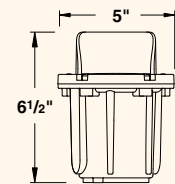

5261 Aluminum | 50 W max (halogen) | MR-16 Lamp or LED | LN-20 BAB/FG Std