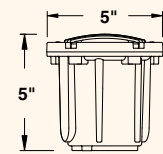

5260 Aluminum | 50 W max (halogen) | MR-16 Lamp or LED | LN-20 BAB/FG Std

5261 Aluminum | 50 W max (halogen) | MR-16 Lamp or LED | LN-20 BAB/FG Std

5262 Aluminum | 50 W max (halogen) | MR-16 Lamp or LED | LN-20 BAB/FG Std