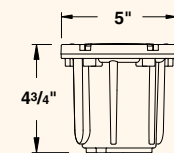

5262 Aluminum | 50 W max (halogen) | MR-16 Lamp or LED | LN-20 BAB/FG Std