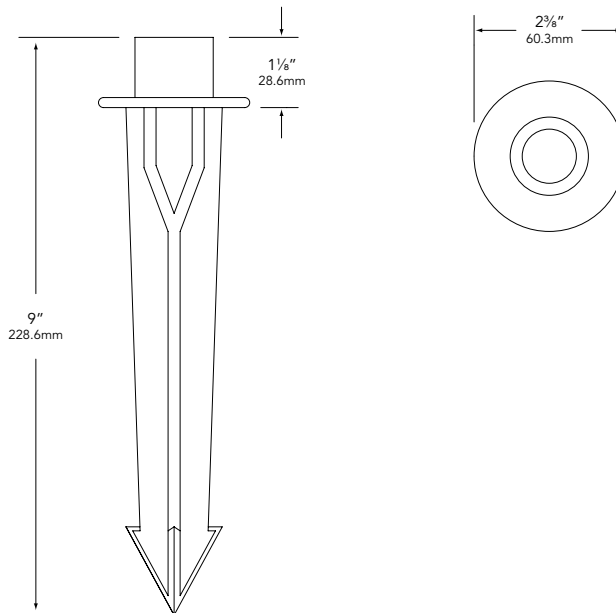

GS - 150 | Specification Sheet
Residential Series • Mounting Stakes

TYPE: MODEL:

PROJECT:

PRODUCT FEATURES

Type	Ground Stake
Material	ABS
Fixture Mounting	1/2" FPT Base
Dimensions	9" H x 2 3/8" DIA

DIMENSIONS