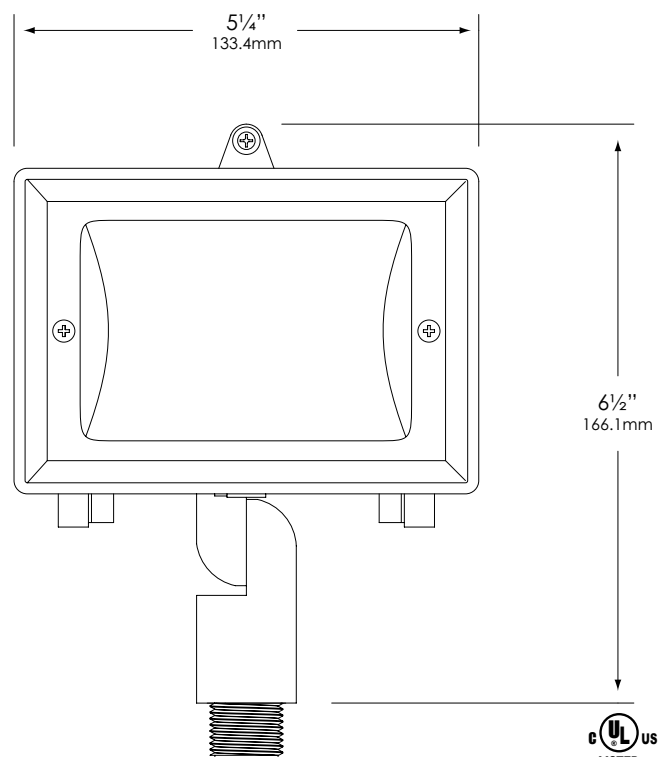

FINISH:

Polyester powder-coat finish available in Black, Dark Bronze, Granite, White, Architectural Brick, Light Bronze, Special Bronze, Glossy Grey, Rust, Hunter Green, Weathered Bronze, Weathered Iron, Graphite Metallic, Verde, Pewter, Mocha and Olde Finish.

SOCKET/LAMP HOLDER:

Top grade American-made ceramic socket with nickel contacts, stainless steel springs, & Teflon-jacketed wire leads.

LENS:

Clear, tempered, shock & heat-resistant, soda-lime glass lens. Optical effect lenses are available.

REFLECTOR:

Mirror-finish high-performance aluminum reflector for maximum light output.

MOUNTING:

Injection-molded, glass-reinforced Ryton® R-4 composite adjustable knuckle with ½" NPT. Fixture may be mounted into threaded hubs in junction boxes, ground stakes, tree-mount boxes, or mounting canopies.

FASTENERS:

All fasteners are stainless steel.

WIRING:

Prewired with a three-foot pigtail of 18-2 direct-burial cable & underground connectors for a secure connection to supply cable.

CERTIFICATION:

UL Listed to U.S. & Canadian safety standards for low voltage landscape luminaires (UL 1838). Maximum wattages allowed by UL for U.S. & Canadian markets vary. Maximum wattages specified are UL U.S. standard. Please contact Vista for any questions about maximum wattages allowed by UL Canadian standards.

All Vista luminaires are **MADE IN U.S.A.**

DIMENSIONS:

Vista Professional Outdoor Lighting reserves the right to modify the design and/or construction of the fixture shown without further notification.