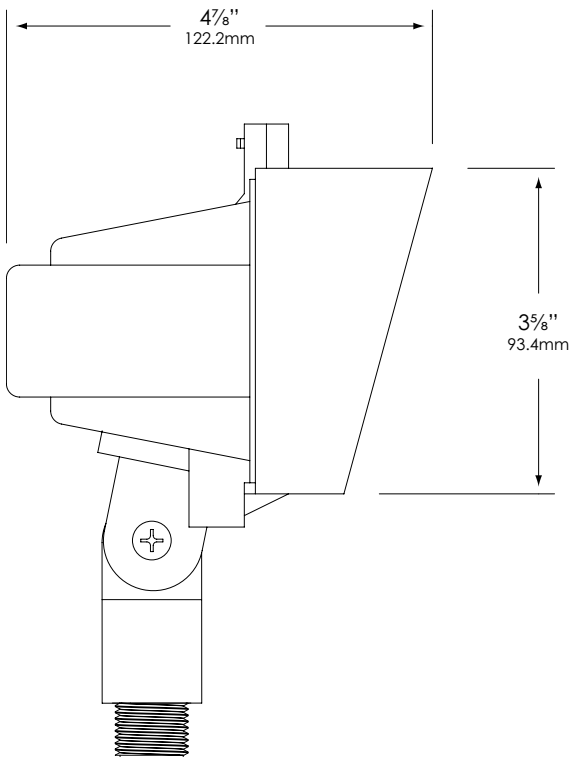

FINISH:

Polyester powder-coat finish available in Black, Dark Bronze, Granite, White, Architectural Brick, Light Bronze, Special Bronze, Glossy Grey, Rust, Hunter Green, Weathered Bronze, Weathered Iron, Graphite Metallic, Verde, Pewter, Mocha and Olde Finish.

SOCKET/LAMP HOLDER:

Top grade American-made ceramic socket with nickel contacts, stainless steel springs, & Teflon-jacketed wire leads.

LENS:

Clear, tempered, shock & heat-resistant, soda-lime glass lens. Optical effect lenses are available.

REFLECTOR:

Mirror-finish high-performance aluminum reflector for maximum light output.

MOUNTING:

Injection-molded, glass-reinforced Ryton® R-4 composite adjustable knuckle with ½" NPT. Fixture may be mounted into threaded hubs in junction boxes, ground stakes, tree-mount boxes, or mounting canopies.

FASTENERS:

All fasteners are stainless steel.

WIRING:

Prewired with a three-foot pigtail of 18-2 direct-burial cable & underground connectors for a secure connection to supply cable.

CERTIFICATION:

UL Listed to U.S. & Canadian safety standards for low voltage landscape luminaires (UL 1838). Maximum wattages allowed by UL for U.S. & Canadian markets vary. Maximum wattages specified are UL U.S. standard. Please contact Vista for any questions about maximum wattages allowed by UL Canadian standards.

All Vista luminaires are **MADE IN U.S.A.**

DIMENSIONS:

Vista Professional Outdoor Lighting reserves the right to modify the design and/or construction of the fixture shown without further notification.