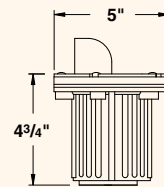

5271 Composite | 50 W max (halogen) | MR-16 Lamp or LED | LN-20 BAB/FG Std

HOUSING/LENS COVER

- » Injection-molded, reinforced polymer
- » Formulated for most Vista polyester powder-coated finishes
- » Exceptional strength and UV stability
- » Silicone O-ring gasket
- » Superior weather-tight seal
- » Ingress protection rating of IP67
- » 5272: drive-over rated for 3,000 lbs.

FINISH

- » Polyester powder-coated finish. See ordering information for available colors.

SOCKET/LAMP HOLDER

- » Proprietary ceramic socket
- » Nickel contacts
- » Stainless steel springs
- » Teflon-jacketed wire leads

OPTICS/AIMING

- » Adjustable and lockable lamp bracket
- » ±25° of tilt
- » 360° rotation of housing

PHOTOMETRICS

- » For photometric data, see pages 131-149.

MOUNTING

- » In-grade
- » Conduit mount option has two 3/4" NPT inlets
- » Optional concrete mounting kit available, see page 127.

FASTENERS

- » Stainless steel fasteners

WIRING

- » Prewired with a three-foot pigtail of 18-2 direct-burial cable and underground connectors for a secure connection to the supply cable.

LENS

Model	Options	Notes
5270	» Convex	» Shock- and heat-resistant » Soda-lime glass » For optical effect lenses, see ordering information.
	» Clear	
	» Tempered	
5271	» Convex	» Shock- and heat-resistant » Soda-lime glass » For optical effect lenses, see ordering information.
	» Clear	
	» Tempered	
5272	» Convex	» Shock- and heat-resistant » Soda-lime glass » For optical effect lenses, see ordering information.
	» Clear	
	» Tempered	
5273	» Dual lens	» Shock- and heat-resistant » Soda-lime glass » For optical effect lenses, see ordering information.
	» Frosted flat outer lens	
	» Clear convex inner lens	
	» Tempered