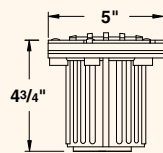

5270 Composite | 50 W max (halogen) | MR-16 Lamp or LED | LN-20 BAB/FG Std