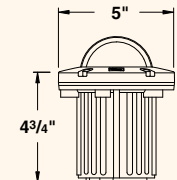

5273 Composite | 35 W max (hal.) | MR-16 Lamp or LED | LN-20 BAB/FG Std

LED SPECIFICATIONS Look for this mark on products where LED options are available.

LED Lamp	Integrated LED
High Output Plug-in LED lamp with Vista exclusive smart-driver, powered to operate for 30,000 hours with an operating voltage of 9-15 VAC. See page 128 for extended specifications and options.	High Output LED lamp assembly with Vista exclusive smart-driver, powered to operate for 50,000 hours with an operating voltage of 9-15 VAC. See page 130 for extended specifications and options.

ORDERING INFORMATION Select appropriate choice from each column **example: GW-5271-B-BAB/FG-CBL**

Mounting	No.	Finish	Lamp	Lenses/Accessories
GW In-grade	5270	B Black	LAMP	CBL Convex Cool-Blue Lens
CM In-grade conduit mount	5271	DZ Dark Bronze	See reference codes, pages 128-130	CFR Convex Frosted Lens
	5272	LZ Light Bronze	INTEGRATED LED	SL Flat Spread Lens
	5273*	SB Special Bronze	See reference codes, page 130, group F	DBL Flat Dark Blue Lens
		G Verde		GL Flat Dark Green Lens
		P Pewter		RL Flat Red Lens
		BR Architectural Brick		YL Flat Amber Lens
		GT Granite		HL Honeycomb Louver
		TC Terracotta		JBCP-150 Concrete Mounting Kit
		R Rust		
		HG Hunter Green		
		M Mocha		
		WB Weathered Bronze		
		WI Weathered Iron		
		W White		

NOTE: not all accessories are available for all fixtures. See footnotes below before ordering.
* No accessory lenses available.
Fixtures shipped with standard lamp, unless otherwise specified, and with specified mounting hardware.