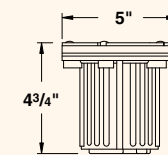

5272 Composite | 50 W max (hal.) | MR-16 Lamp or LED | LN-20 BAB/FG Std