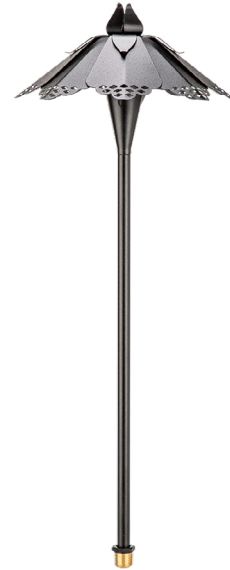

MODEL 6505 | Specification Sheet
Residential Series • Path & Area

TYPE: MODEL:

PROJECT:

PRODUCT FEATURES

Wattage	1 – 5 W
Voltage	9 – 15 VAC
Housing	Aluminum
Dimensions	8 7/8" W x 24 1/8" H

ORDERING INFORMATION

EXAMPLE: PR-6505-B-W-LB5ND

MOUNTING	MODEL	FINISH	LED
PR	6505		

MOUNTING	MODEL	FINISH	LED	ORDERING NOTES
PR ABS Ground Stake	6505	B Black	W-LB2ND 2.5 Watts Warm Integrated LED	Fixtures shipped with specified mounting hardware. Custom length stems available - Consult local distributor.
		Z Architectural Bronze	N-LB2ND 2.5 Watts Neutral Integrated LED	
		DZ Dark Bronze	C-LB2ND 2.5 Watts Cool Integrated LED	
		GT Granite	W-LB5ND 5 Watts Warm Integrated LED	
		W White	N-LB5ND 5 Watts Neutral Integrated LED	
		BR Architectural Brick	C-LB5ND 5 Watts Cool Integrated LED	
		LZ Light Bronze	150-W-G4 1.5 Watts Warm G4 LED Lamp	
		SB Special Bronze	NL No Lamp	
		GG Glossy Gray		
		R Rust		
		HG Hunter Green		
		WB Weathered Bronze		
		WI Weathered Iron		
		GM Graphite Metallic		
		G Verde		
P Pewter				
M Mocha				
OF Olde Finish				

SPECIFICATIONS

HOUSING CONSTRUCTION:

Die-cast A360 aluminum with stamped aluminum petals..

STEM CONSTRUCTION:

¼" schedule-40 aluminum pipe.

FINISH:

Powder coat finish available in Black, Architectural Bronze, Dark Bronze, Granite, White, Architectural Brick, Light Bronze, Special Bronze, Glossy Gray, Rust, Hunter Green, Weathered Bronze, Weathered Iron, Graphite Metallic, Verde, Pewter, Mocha and Olde Finish.

LENS:

Clear, high-impact polycarbonate lens.

MOUNTING:

Bottom of stem fitted with ½" NPT Bushing.

FASTENERS:

All fasteners are stainless steel.

WIRING:

Prewired with a 36" pigtail of 18-2 direct-burial cable and underground connectors.