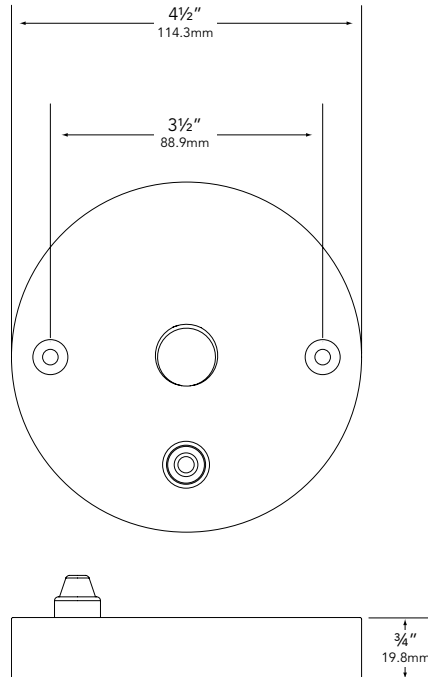

MODEL SM-150-SS | Specification Sheet
Residential Series • Mounting Canopy

TYPE: MODEL:

PROJECT:

PRODUCT FEATURES

Type	Mounting Canopy
Material	Stainless Steel
Switch	Weather-protected push-on/push-off switch
Fixture Mounting	1/2" FPT
Dimensions	4 1/2" DIA x 3/4" D

DIMENSIONS

**PROFESSIONAL
OUTDOOR LIGHTING**

www.VistaPro.com • email@vistapro.com • Fax: (888) 670-VISTA (8478)
1625 Surveyor Avenue • Simi Valley, CA 93063 • (805) 527-0987 • (800) 766-VISTA (8478)

Vista Professional Outdoor Lighting reserves the right to modify the design and/or construction of the fixture shown without further notification.