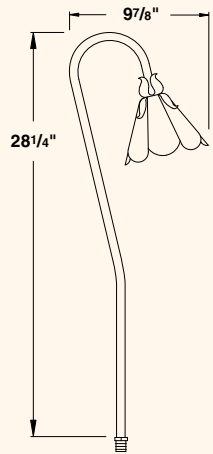

6506
 Aluminum
 20 W max (halogen)
 T3 Lamp or LED
 LN-10 T3 Std

6508
 Aluminum
 20 W max (halogen)
 T3 Lamp or LED
 LN-10 T3 Std

7210
 Aluminum
 20 W max (halogen)
 T3 Lamp or LED
 LN-10 T3 Std

9265
 Aluminum
 20 W max (halogen)
 T3 Lamp or LED
 LN-10 T3 Std

HOUSING	
» Copper-free aluminum	
STEM	
» 1/4" Pipe » Schedule 40 aluminum	
FINISH	
» Polyester powder-coated finish. See ordering information for available colors.	
SOCKET/LAMP HOLDER	
» Proprietary ceramic socket	» Stainless steel springs
» Nickel contacts	» Teflon-jacketed wire leads
LENS	
» Clear	» High impact polycarbonate

LAMP TYPE
» Standard lamp included with fixture. For other lamp and wattage options see Lamp Guide, pages 128-130.
PHOTOMETRICS
» For photometric data, see pages 131-149.
MOUNTING
» 1/2" NPT custom bushing on bottom of stem
» Stress dispersing collar
» Fixture may be mounted into threaded hubs in junction boxes, ground stakes, or mounting canopies.
» See ordering information for mounting options. For optional mounting accessories, see pages 126-127.
FASTENERS
» Stainless steel fasteners
WIRING
» Prewired with a three-foot pigtail of 18-2 direct-burial cable and underground connectors for a secure connection to the supply cable.

ORDERING INFORMATION Select appropriate choice from each column **example: PR-6506-B-10 T3**

Mounting	No.	Finish	Lamp	Lenses/Accessories
PR Ground stake	6506 6508 7210 9265	B Black Z Architectural Bronze DZ Dark Bronze LZ Light Bronze SB Special Bronze G Verde P Pewter BR Architectural Brick GT Granite TC Terracotta R Rust HG Hunter Green M Mocha WB Weathered Bronze WI Weathered Iron W White	LAMP See reference codes, pages 128-130 INTEGRATED LED See reference codes, page 130, group B	FR Flat Frosted Lens