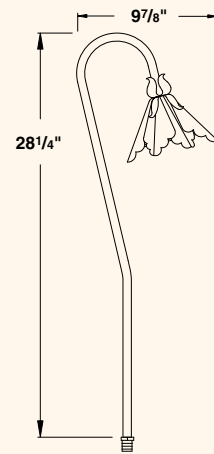

6506
 Aluminum
 20 W max (halogen)
 T3 Lamp or LED
 LN-10 T3 Std

6508
 Aluminum
 20 W max (halogen)
 T3 Lamp or LED
 LN-10 T3 Std

7210
 Aluminum
 20 W max (halogen)
 T3 Lamp or LED
 LN-10 T3 Std

9265
 Aluminum
 20 W max (halogen)
 T3 Lamp or LED
 LN-10 T3 Std

HOUSING	
» Copper-free aluminum	
STEM	
» 1/4" Pipe » Schedule 40 aluminum	
FINISH	
» Polyester powder-coated finish. See ordering information for available colors.	
SOCKET/LAMP HOLDER	
» Proprietary ceramic socket	» Stainless steel springs
» Nickel contacts	» Teflon-jacketed wire leads
LENS	
» Clear	» High impact polycarbonate

LAMP TYPE
» Standard lamp included with fixture. For other lamp and wattage options see Lamp Guide, pages 128-130.
PHOTOMETRICS
» For photometric data, see pages 131-149.
MOUNTING
» 1/2" NPT custom bushing on bottom of stem
» Stress dispersing collar
» Fixture may be mounted into threaded hubs in junction boxes, ground stakes, or mounting canopies.
» See ordering information for mounting options. For optional mounting accessories, see pages 126-127.
FASTENERS
» Stainless steel fasteners
WIRING
» Prewired with a three-foot pigtail of 18-2 direct-burial cable and underground connectors for a secure connection to the supply cable.