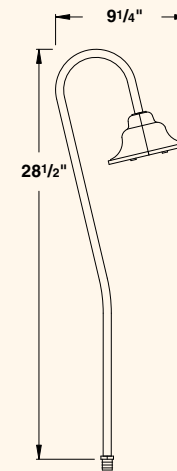

6506
 Aluminum
 20 W max (halogen)
 T3 Lamp or LED
 LN-10 T3 Std

6508
 Aluminum
 20 W max (halogen)
 T3 Lamp or LED
 LN-10 T3 Std

7210
 Aluminum
 20 W max (halogen)
 T3 Lamp or LED
 LN-10 T3 Std

9265
 Aluminum
 20 W max (halogen)
 T3 Lamp or LED
 LN-10 T3 Std

HOUSING	
» Copper-free aluminum	
STEM	
» 1/4" Pipe » Schedule 40 aluminum	
FINISH	
» Polyester powder-coated finish. See ordering information for available colors.	
SOCKET/LAMP HOLDER	
» Proprietary ceramic socket	» Stainless steel springs
» Nickel contacts	» Teflon-jacketed wire leads
LENS	
» Clear	» High impact polycarbonate

LAMP TYPE
» Standard lamp included with fixture. For other lamp and wattage options see Lamp Guide, pages 128-130.
PHOTOMETRICS
» For photometric data, see pages 131-149.
MOUNTING
» 1/2" NPT custom bushing on bottom of stem
» Stress dispersing collar
» Fixture may be mounted into threaded hubs in junction boxes, ground stakes, or mounting canopies.
» See ordering information for mounting options. For optional mounting accessories, see pages 126-127.
FASTENERS
» Stainless steel fasteners
WIRING
» Prewired with a three-foot pigtail of 18-2 direct-burial cable and underground connectors for a secure connection to the supply cable.

ORDERING INFORMATION Select appropriate choice from each column **example: PR-6506-B-10 T3**

Mounting	No.	Finish	Lamp	Lenses/Accessories
PR Ground stake	6506 6508 7210 9265	B Black Z Architectural Bronze DZ Dark Bronze LZ Light Bronze SB Special Bronze G Verde P Pewter BR Architectural Brick GT Granite TC Terracotta R Rust HG Hunter Green M Mocha WB Weathered Bronze WI Weathered Iron W White	LAMP See reference codes, pages 128-130 INTEGRATED LED See reference codes, page 130, group B	FR Flat Frosted Lens