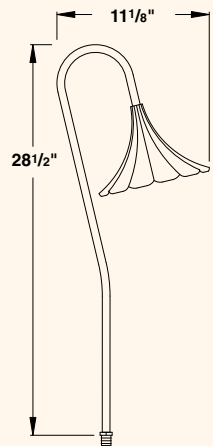

6506
 Aluminum
 20 W max (halogen)
 T3 Lamp or LED
 LN-10 T3 Std

6508
 Aluminum
 20 W max (halogen)
 T3 Lamp or LED
 LN-10 T3 Std

7210
 Aluminum
 20 W max (halogen)
 T3 Lamp or LED
 LN-10 T3 Std

9265
 Aluminum
 20 W max (halogen)
 T3 Lamp or LED
 LN-10 T3 Std

HOUSING	
» Copper-free aluminum	
STEM	
» 1/4" Pipe » Schedule 40 aluminum	
FINISH	
» Polyester powder-coated finish. See ordering information for available colors.	
SOCKET/LAMP HOLDER	
» Proprietary ceramic socket	» Stainless steel springs
» Nickel contacts	» Teflon-jacketed wire leads
LENS	
» Clear	» High impact polycarbonate

LAMP TYPE
» Standard lamp included with fixture. For other lamp and wattage options see Lamp Guide, pages 128-130.
PHOTOMETRICS
» For photometric data, see pages 131-149.
MOUNTING
» 1/2" NPT custom bushing on bottom of stem
» Stress dispersing collar
» Fixture may be mounted into threaded hubs in junction boxes, ground stakes, or mounting canopies.
» See ordering information for mounting options. For optional mounting accessories, see pages 126-127.
FASTENERS
» Stainless steel fasteners
WIRING
» Prewired with a three-foot pigtail of 18-2 direct-burial cable and underground connectors for a secure connection to the supply cable.