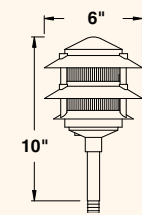

LAMP TYPE
» Standard lamp included with fixture. For other lamp and wattage options see Lamp Guide, pages 128-130.
PHOTOMETRICS
» For photometric data, see pages 131-149.
MOUNTING
» Bottom of stem threaded with 1/2" NPT » Fixture may be mounted into threaded hubs in junction boxes, ground stakes, or mounting canopies. » See ordering information for mounting options. For optional mounting accessories, see pages 126-127.
FASTENERS
» Stainless steel fasteners
WIRING
» Prewired with a three-foot pigtail of 18-2 direct-burial cable and underground connectors for a secure connection to the supply cable.

6216

Aluminum
20 W max (halogen)
T3 Lamp or LED
LN-10 T3 Std

6222

Aluminum
20 W max (halogen)
T3 Lamp or LED
LN-10 T3 Std

6223

Aluminum
20 W max (halogen)
T3 Lamp or LED
LN-10 T3 Std

9222

Aluminum
20 W max (halogen)
T3 Lamp or LED
LN-10 T3 Std