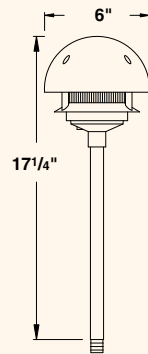

7223

Aluminum
20 W max (halogen)
T3 Lamp or LED
LN-10 T3 Std

6219

Aluminum
20 W max (halogen)
T3 Lamp or LED
LN-10 T3 Std

7216

Aluminum
20 W max (halogen)
T3 Lamp or LED
LN-10 T3 Std

HOUSING	
» Die-cast » Copper-free aluminum	
STEM	
» 1/2" Pipe » Schedule 40 aluminum	
FINISH	
» Polyester powder-coated finish. See ordering information for available colors.	
SOCKET/LAMP HOLDER	
» Proprietary ceramic socket	» Stainless steel springs
» Nickel contacts	» Teflon-jacketed wire leads
LENS	
» Prismatic spread lens	» High impact polycarbonate

LAMP TYPE
» Standard lamp included with fixture. For other lamp and wattage options see Lamp Guide, pages 128-130.
PHOTOMETRICS
» For photometric data, see pages 131-149.
MOUNTING
» Bottom of stem threaded with 1/2" NPT » Fixture may be mounted into threaded hubs in junction boxes, ground stakes, or mounting canopies. » See ordering information for mounting options. For optional mounting accessories, see pages 126-127.
FASTENERS
» Stainless steel fasteners
WIRING
» Prewired with a three-foot pigtail of 18-2 direct-burial cable and underground connectors for a secure connection to the supply cable.

6216

Aluminum
20 W max (halogen)
T3 Lamp or LED
LN-10 T3 Std

6222

Aluminum
20 W max (halogen)
T3 Lamp or LED
LN-10 T3 Std

6223

Aluminum
20 W max (halogen)
T3 Lamp or LED
LN-10 T3 Std

9222

Aluminum
20 W max (halogen)
T3 Lamp or LED
LN-10 T3 Std