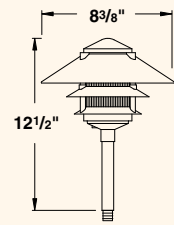

LAMP TYPE
» Standard lamp included with fixture. For other lamp and wattage options see Lamp Guide, pages 128-130.
PHOTOMETRICS
» For photometric data, see pages 131-149.
MOUNTING
» Bottom of stem threaded with 1/2" NPT » Fixture may be mounted into threaded hubs in junction boxes, ground stakes, or mounting canopies. » See ordering information for mounting options. For optional mounting accessories, see pages 126-127.
FASTENERS
» Stainless steel fasteners
WIRING
» Prewired with a three-foot pigtail of 18-2 direct-burial cable and underground connectors for a secure connection to the supply cable.

6216

Aluminum
20 W max (halogen)
T3 Lamp or LED
LN-10 T3 Std

6222

Aluminum
20 W max (halogen)
T3 Lamp or LED
LN-10 T3 Std

6223

Aluminum
20 W max (halogen)
T3 Lamp or LED
LN-10 T3 Std

9222

Aluminum
20 W max (halogen)
T3 Lamp or LED
LN-10 T3 Std