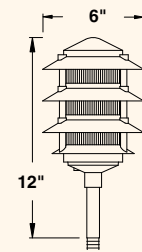

LAMP TYPE
» Standard lamp included with fixture. For other lamp and wattage options see Lamp Guide, pages 128-130.
PHOTOMETRICS
» For photometric data, see pages 131-149.
MOUNTING
» Bottom of stem threaded with 1/2" NPT » Fixture may be mounted into threaded hubs in junction boxes, ground stakes, or mounting canopies. » See ordering information for mounting options. For optional mounting accessories, see pages 126-127.
FASTENERS
» Stainless steel fasteners
WIRING
» Prewired with a three-foot pigtail of 18-2 direct-burial cable and underground connectors for a secure connection to the supply cable.

6216

Aluminum
20 W max (halogen)
T3 Lamp or LED
LN-10 T3 Std

6222

Aluminum
20 W max (halogen)
T3 Lamp or LED
LN-10 T3 Std

6223

Aluminum
20 W max (halogen)
T3 Lamp or LED
LN-10 T3 Std

9222

Aluminum
20 W max (halogen)
T3 Lamp or LED
LN-10 T3 Std