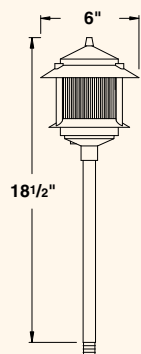

7223

Aluminum
20 W max (halogen)
T3 Lamp or LED
LN-10 T3 Std

6219

Aluminum
20 W max (halogen)
T3 Lamp or LED
LN-10 T3 Std

7216

Aluminum
20 W max (halogen)
T3 Lamp or LED
LN-10 T3 Std

HOUSING	
» Die-cast » Copper-free aluminum	
STEM	
» 1/2" Pipe » Schedule 40 aluminum	
FINISH	
» Polyester powder-coated finish. See ordering information for available colors.	
SOCKET/LAMP HOLDER	
» Proprietary ceramic socket	» Stainless steel springs
» Nickel contacts	» Teflon-jacketed wire leads
LENS	
» Prismatic spread lens	» High impact polycarbonate

LAMP TYPE
» Standard lamp included with fixture. For other lamp and wattage options see Lamp Guide, pages 128-130.
PHOTOMETRICS
» For photometric data, see pages 131-149.
MOUNTING
» Bottom of stem threaded with 1/2" NPT » Fixture may be mounted into threaded hubs in junction boxes, ground stakes, or mounting canopies. » See ordering information for mounting options. For optional mounting accessories, see pages 126-127.
FASTENERS
» Stainless steel fasteners
WIRING
» Prewired with a three-foot pigtail of 18-2 direct-burial cable and underground connectors for a secure connection to the supply cable.

6216

Aluminum
20 W max (halogen)
T3 Lamp or LED
LN-10 T3 Std

6222

Aluminum
20 W max (halogen)
T3 Lamp or LED
LN-10 T3 Std

6223

Aluminum
20 W max (halogen)
T3 Lamp or LED
LN-10 T3 Std

9222

Aluminum
20 W max (halogen)
T3 Lamp or LED
LN-10 T3 Std

ORDERING INFORMATION Select appropriate choice from each column example: PR-6223-B-10 T3

Mounting	No.	Finish	Lamp	Lenses/Accessories
PR Ground stake	6216 6219 6222 6223 7216 7223 9222	B Black Z Architectural Bronze DZ Dark Bronze LZ Light Bronze SB Special Bronze G Verde P Pewter BR Architectural Brick GT Granite TC Terracotta R Rust HG Hunter Green M Mocha WB Weathered Bronze WI Weathered Iron W White	LAMP See reference codes, pages 128-130 INTEGRATED LED See reference codes, page 130, group B	FR Flat Frosted Lens