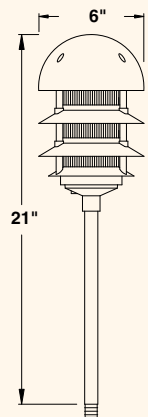

7223

Aluminum
20 W max (halogen)
T3 Lamp or LED
LN-10 T3 Std

6219

Aluminum
20 W max (halogen)
T3 Lamp or LED
LN-10 T3 Std

7216

Aluminum
20 W max (halogen)
T3 Lamp or LED
LN-10 T3 Std

HOUSING	
» Die-cast » Copper-free aluminum	
STEM	
» 1/2" Pipe » Schedule 40 aluminum	
FINISH	
» Polyester powder-coated finish. See ordering information for available colors.	
SOCKET/LAMP HOLDER	
» Proprietary ceramic socket	» Stainless steel springs
» Nickel contacts	» Teflon-jacketed wire leads
LENS	
» Prismatic spread lens	» High impact polycarbonate

LAMP TYPE
» Standard lamp included with fixture. For other lamp and wattage options see Lamp Guide, pages 128-130.
PHOTOMETRICS
» For photometric data, see pages 131-149.
MOUNTING
» Bottom of stem threaded with 1/2" NPT » Fixture may be mounted into threaded hubs in junction boxes, ground stakes, or mounting canopies. » See ordering information for mounting options. For optional mounting accessories, see pages 126-127.
FASTENERS
» Stainless steel fasteners
WIRING
» Prewired with a three-foot pigtail of 18-2 direct-burial cable and underground connectors for a secure connection to the supply cable.

6216

Aluminum
20 W max (halogen)
T3 Lamp or LED
LN-10 T3 Std

6222

Aluminum
20 W max (halogen)
T3 Lamp or LED
LN-10 T3 Std

6223

Aluminum
20 W max (halogen)
T3 Lamp or LED
LN-10 T3 Std

9222

Aluminum
20 W max (halogen)
T3 Lamp or LED
LN-10 T3 Std