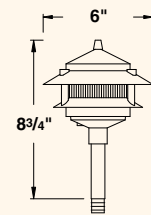

7223

Aluminum
20 W max (halogen)
T3 Lamp or LED
LN-10 T3 Std

6219

Aluminum
20 W max (halogen)
T3 Lamp or LED
LN-10 T3 Std

7216

Aluminum
20 W max (halogen)
T3 Lamp or LED
LN-10 T3 Std

HOUSING	
» Die-cast » Copper-free aluminum	
STEM	
» 1/2" Pipe » Schedule 40 aluminum	
FINISH	
» Polyester powder-coated finish. See ordering information for available colors.	
SOCKET/LAMP HOLDER	
» Proprietary ceramic socket	» Stainless steel springs
» Nickel contacts	» Teflon-jacketed wire leads
LENS	
» Prismatic spread lens	» High impact polycarbonate

LAMP TYPE
» Standard lamp included with fixture. For other lamp and wattage options see Lamp Guide, pages 128-130.
PHOTOMETRICS
» For photometric data, see pages 131-149.
MOUNTING
» Bottom of stem threaded with 1/2" NPT » Fixture may be mounted into threaded hubs in junction boxes, ground stakes, or mounting canopies. » See ordering information for mounting options. For optional mounting accessories, see pages 126-127.
FASTENERS
» Stainless steel fasteners
WIRING
» Prewired with a three-foot pigtail of 18-2 direct-burial cable and underground connectors for a secure connection to the supply cable.

6216

Aluminum
20 W max (halogen)
T3 Lamp or LED
LN-10 T3 Std

6222

Aluminum
20 W max (halogen)
T3 Lamp or LED
LN-10 T3 Std

6223

Aluminum
20 W max (halogen)
T3 Lamp or LED
LN-10 T3 Std

9222

Aluminum
20 W max (halogen)
T3 Lamp or LED
LN-10 T3 Std

LED SPECIFICATIONS Look for this mark on products where LED options are available.