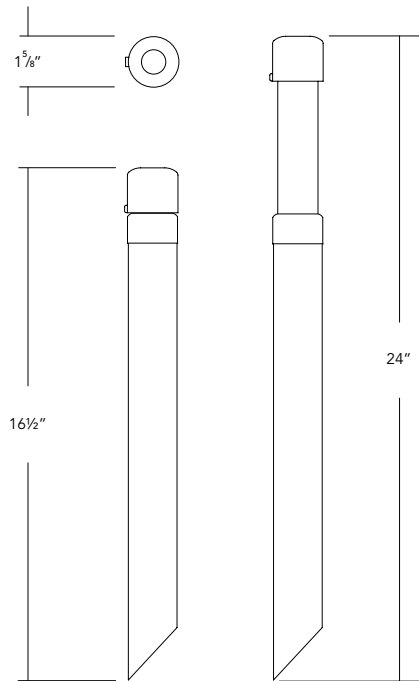

MODEL CTGSP – 150 | Specification Sheet
Residential Series • Mounting Stakes

TYPE: MODEL:

PROJECT:

PRODUCT FEATURES

Stake Material PVC

Cap Material Copper

Hardware Stainless steel screw

DESCRIPTION

1 1/4" x 12" PVC telescopic ground stake (extends to 24" OA) with 1/2" FPT removable copper cap for fixture mounting.

DIMENSIONS

**PROFESSIONAL
OUTDOOR LIGHTING**

www.VistaPro.com • email@vistapro.com • Fax: (888) 670-VISTA (8478)
1625 Surveyor Avenue • Simi Valley, CA 93063 • (805) 527-0987 • (800) 766-VISTA (8478)