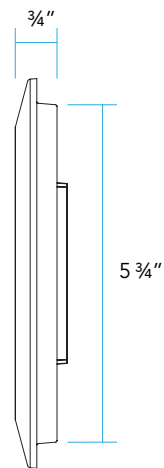

DIMENSIONS

PROFESSIONAL
OUTDOOR LIGHTING

www.VistaPro.com • email@vistapro.com • Fax: (888) 670-VISTA (8478)
1625 Surveyor Avenue • Simi Valley, CA 93063 • (805) 527-0987 • (800) 766-VISTA (8478)

Vista Professional Outdoor Lighting reserves the right to modify the design and/or construction of the fixture shown without further notification.