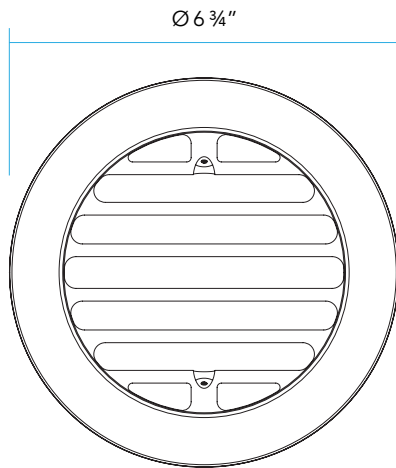

DIMENSIONS

PROFESSIONAL
OUTDOOR LIGHTING

www.VistaPro.com • email@vistapro.com • Fax: (888) 670-VISTA (8478)
1625 Surveyor Avenue • Simi Valley, CA 93063 • (805) 527-0987 • (800) 766-VISTA (8478)

Vista Professional Outdoor Lighting reserves the right to modify the design and/or construction of the fixture shown without further notification.