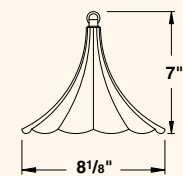

9240 Aluminum | 20 W max (halogen) | T3 Lamp or LED | LN-10 T3 Std

	LENS
2238	» Clear » Tempered » Shock- and heat-resistant » Soda-lime glass » For optical effect lenses, see ordering information.
4210	» Clear » High impact polycarbonate
7213	» Clear » High impact polycarbonate
9240	» Clear » High impact polycarbonate

HOUSING
» Die-cast   » Copper-free aluminum
FINISH
» Polyester powder-coated finish. See ordering information for available colors.
SOCKET/LAMP HOLDER
» Proprietary ceramic socket   » Nickel contacts   » Stainless steel springs   » Teflon-jacketed wire leads
LAMP TYPE
» Standard lamp included with fixture. For other lamp and wattage options see Lamp Guide, pages 128-130.
PHOTOMETRICS
» For photometric data, see pages 131-149.
MOUNTING
» Solid brass hanging loop   » Six-foot stainless steel cable hanger
FASTENERS
» Stainless steel fasteners
WIRING
» Prewired with a three-foot pigtail of 18-2 SPT1 UV-resistant cable and weather resistant connectors for a secure connection to the supply cable.

LED SPECIFICATIONS Look for this mark on products where LED options are available.

LED Lamp	Integrated LED
High Output Plug-in LED lamp with Vista exclusive smart-driver, powered to operate for 30,000 hours with an operating voltage of 9-15 VAC. See page 128 for extended specifications and options.	High Output LED lamp assembly with Vista exclusive smart-driver, powered to operate for 50,000 hours with an operating voltage of 9-15 VAC. See page 130 for extended specifications and options.

ORDERING INFORMATION Select appropriate choice from each column example: HT-4210-B-10 T3

Mounting	No.	Finish	Lamp	Lenses/Accessories
HT Brass loop with stainless steel cable hanger	2238 4210 7213 9240	B Black Z Architectural Bronze DZ Dark Bronze LZ Light Bronze SB Special Bronze G Verde P Pewter BR Architectural Brick GT Granite TC Terracotta R Rust HG Hunter Green M Mocha WB Weathered Bronze WI Weathered Iron W White	LAMP See reference codes, pages 128-130 INTEGRATED LED See reference codes, page 130, group B	FR Flat Frosted Lens BL Flat Cool Blue Lens * SL Flat Spread Lens * CX Convex Clear Lens * CFR Convex Frosted Lens * DBL Flat Dark Blue Lens * GL Flat Dark Green Lens * RL Flat Red Lens * YL Flat Amber Lens * HL Honeycomb Louver *

NOTE: not all accessories are available for all fixtures. See footnotes below before ordering.
* Available for 2238 only.
Fixtures shipped with standard lamp, unless otherwise specified, and with specified mounting hardware.