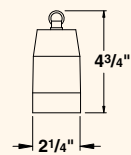

2238 Aluminum | 35 W max (halogen) | MR-16 Lamp or LED | LN-20 BAB Std

4210 Aluminum | 20 W max (halogen) | T3 Lamp or LED | LN-10 T3 Std

7213 Aluminum | 20 W max (halogen) | T3 Lamp or LED | LN-10 T3 Std