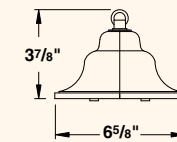

2238 Aluminum | 35 W max (halogen) | MR-16 Lamp or LED | LN-20 BAB Std

4210 Aluminum | 20 W max (halogen) | T3 Lamp or LED | LN-10 T3 Std

7213 Aluminum | 20 W max (halogen) | T3 Lamp or LED | LN-10 T3 Std