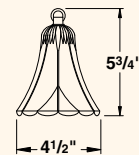

2238 Aluminum | 35 W max (halogen) | MR-16 Lamp or LED | LN-20 BAB Std

4210 Aluminum | 20 W max (halogen) | T3 Lamp or LED | LN-10 T3 Std

7213 Aluminum | 20 W max (halogen) | T3 Lamp or LED | LN-10 T3 Std

9240 Aluminum | 20 W max (halogen) | T3 Lamp or LED | LN-10 T3 Std

	LENS
2238	<ul style="list-style-type: none"> » Clear » Tempered » Shock- and heat-resistant » Soda-lime glass » For optical effect lenses, see ordering information.
4210	<ul style="list-style-type: none"> » Clear » High impact polycarbonate
7213	<ul style="list-style-type: none"> » Clear » High impact polycarbonate
9240	<ul style="list-style-type: none"> » Clear » High impact polycarbonate

HOUSING
<ul style="list-style-type: none"> » Die-cast » Copper-free aluminum
FINISH
<ul style="list-style-type: none"> » Polyester powder-coated finish. See ordering information for available colors.
SOCKET/LAMP HOLDER
<ul style="list-style-type: none"> » Proprietary ceramic socket » Nickel contacts » Stainless steel springs » Teflon-jacketed wire leads
LAMP TYPE
<ul style="list-style-type: none"> » Standard lamp included with fixture. For other lamp and wattage options see Lamp Guide, pages 128-130.
PHOTOMETRICS
<ul style="list-style-type: none"> » For photometric data, see pages 131-149.
MOUNTING
<ul style="list-style-type: none"> » Solid brass hanging loop » Six-foot stainless steel cable hanger
FASTENERS
<ul style="list-style-type: none"> » Stainless steel fasteners
WIRING
<ul style="list-style-type: none"> » Prewired with a three-foot pigtail of 18-2 SPT1 UV-resistant cable and weather resistant connectors for a secure connection to the supply cable.