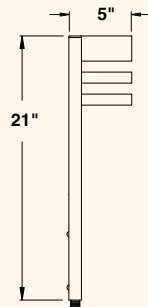

4204
Aluminum
20 W max (halogen)
T3 Lamp or LED
LN-10 T3 Std

4203
Aluminum
20 W max (halogen)
T3 Lamp or LED
LN-10 T3 Std

4202
Aluminum
20 W max (halogen)
T3 Lamp or LED
LN-10 T3 Std

5202
Aluminum
20 W max (halogen)
T3 Lamp or LED
LN-10 T3 Std

HOUSING	
» Die-cast » Copper-free aluminum	
STEM	
» 1" Square aluminum tube	
FINISH	
» Polyester powder-coated finish. See ordering information for available colors.	
SOCKET/LAMP HOLDER	
» Proprietary ceramic socket	» Stainless steel springs
» Nickel contacts	» Teflon-jacketed wire leads
LENS	
» Prismatic spread lens	» High impact polycarbonate

LAMP TYPE
» Standard lamp included with fixture. For other lamp and wattage options see Lamp Guide, pages 128-130.
PHOTOMETRICS
» For photometric data, see pages 131-149.
MOUNTING
» Bottom of stem threaded with 1/2" NPT
» Fixture may be mounted into threaded hubs in junction boxes, ground stakes, or mounting canopies.
» See ordering information for mounting options. For optional mounting accessories, see pages 126-127.
FASTENERS
» Stainless steel fasteners
WIRING
» Prewired with a three-foot pigtail of 18-2 direct-burial cable and underground connectors for a secure connection to the supply cable.