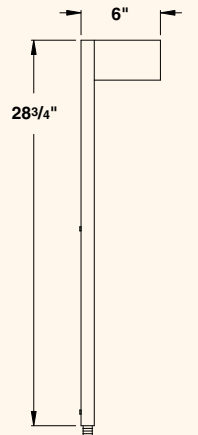

4204
Aluminum
20 W max (halogen)
T3 Lamp or LED
LN-10 T3 Std

4203
Aluminum
20 W max (halogen)
T3 Lamp or LED
LN-10 T3 Std

4202
Aluminum
20 W max (halogen)
T3 Lamp or LED
LN-10 T3 Std

5202
Aluminum
20 W max (halogen)
T3 Lamp or LED
LN-10 T3 Std

HOUSING	
» Die-cast » Copper-free aluminum	
STEM	
» 1" Square aluminum tube	
FINISH	
» Polyester powder-coated finish. See ordering information for available colors.	
SOCKET/LAMP HOLDER	
» Proprietary ceramic socket	» Stainless steel springs
» Nickel contacts	» Teflon-jacketed wire leads
LENS	
» Prismatic spread lens	» High impact polycarbonate

LAMP TYPE
» Standard lamp included with fixture. For other lamp and wattage options see Lamp Guide, pages 128-130.
PHOTOMETRICS
» For photometric data, see pages 131-149.
MOUNTING
» Bottom of stem threaded with 1/2" NPT
» Fixture may be mounted into threaded hubs in junction boxes, ground stakes, or mounting canopies.
» See ordering information for mounting options. For optional mounting accessories, see pages 126-127.
FASTENERS
» Stainless steel fasteners
WIRING
» Prewired with a three-foot pigtail of 18-2 direct-burial cable and underground connectors for a secure connection to the supply cable.

ORDERING INFORMATION Select appropriate choice from each column **example: PR-4204-B-10 T3**

Mounting	No.	Finish	Lamp	Lenses/Accessories
PR Ground stake	4202 4203 4204 5202	B Black Z Architectural Bronze DZ Dark Bronze LZ Light Bronze SB Special Bronze G Verde P Pewter BR Architectural Brick GT Granite TC Terracotta R Rust HG Hunter Green M Mocha WB Weathered Bronze WI Weathered Iron W White	LAMP See reference codes, pages 128-130 INTEGRATED LED See reference codes, page 130, group B	FR Flat Frosted Lens