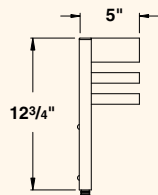

4204
Aluminum
20 W max (halogen)
T3 Lamp or LED
LN-10 T3 Std

4203
Aluminum
20 W max (halogen)
T3 Lamp or LED
LN-10 T3 Std

4202
Aluminum
20 W max (halogen)
T3 Lamp or LED
LN-10 T3 Std

5202
Aluminum
20 W max (halogen)
T3 Lamp or LED
LN-10 T3 Std

LAMP TYPE
» Standard lamp included with fixture. For other lamp and wattage options see Lamp Guide, pages 128-130.
PHOTOMETRICS
» For photometric data, see pages 131-149.
MOUNTING
» Bottom of stem threaded with 1/2" NPT
» Fixture may be mounted into threaded hubs in junction boxes, ground stakes, or mounting canopies.
» See ordering information for mounting options. For optional mounting accessories, see pages 126-127.
FASTENERS
» Stainless steel fasteners
WIRING
» Prewired with a three-foot pigtail of 18-2 direct-burial cable and underground connectors for a secure connection to the supply cable.