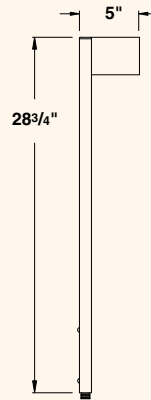

4204
Aluminum
20 W max (halogen)
T3 Lamp or LED
LN-10 T3 Std

4203
Aluminum
20 W max (halogen)
T3 Lamp or LED
LN-10 T3 Std

4202
Aluminum
20 W max (halogen)
T3 Lamp or LED
LN-10 T3 Std

5202
Aluminum
20 W max (halogen)
T3 Lamp or LED
LN-10 T3 Std

HOUSING	
» Die-cast » Copper-free aluminum	
STEM	
» 1" Square aluminum tube	
FINISH	
» Polyester powder-coated finish. See ordering information for available colors.	
SOCKET/LAMP HOLDER	
» Proprietary ceramic socket	» Stainless steel springs
» Nickel contacts	» Teflon-jacketed wire leads
LENS	
» Prismatic spread lens	» High impact polycarbonate

LAMP TYPE
» Standard lamp included with fixture. For other lamp and wattage options see Lamp Guide, pages 128-130.
PHOTOMETRICS
» For photometric data, see pages 131-149.
MOUNTING
» Bottom of stem threaded with 1/2" NPT
» Fixture may be mounted into threaded hubs in junction boxes, ground stakes, or mounting canopies.
» See ordering information for mounting options. For optional mounting accessories, see pages 126-127.
FASTENERS
» Stainless steel fasteners
WIRING
» Prewired with a three-foot pigtail of 18-2 direct-burial cable and underground connectors for a secure connection to the supply cable.

ORDERING INFORMATION Select appropriate choice from each column **example: PR-4204-B-10 T3**

Mounting	No.	Finish	Lamp	Lenses/Accessories
PR Ground stake	4202 4203 4204 5202	B Black Z Architectural Bronze DZ Dark Bronze LZ Light Bronze SB Special Bronze G Verde P Pewter BR Architectural Brick GT Granite TC Terracotta R Rust HG Hunter Green M Mocha WB Weathered Bronze WI Weathered Iron W White	LAMP See reference codes, pages 128-130 INTEGRATED LED See reference codes, page 130, group B	FR Flat Frosted Lens