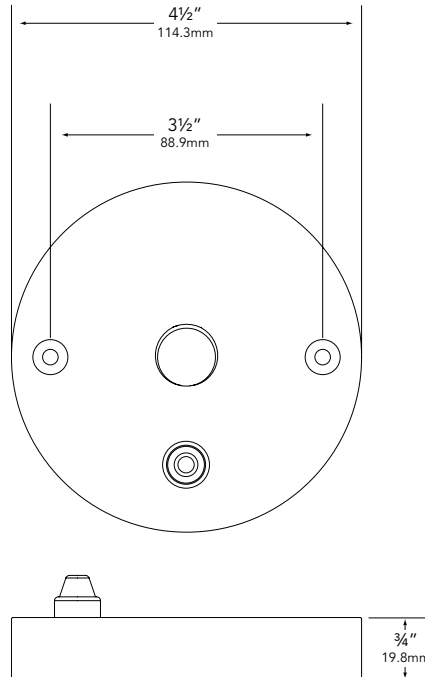

DIMENSIONS

PROFESSIONAL
OUTDOOR LIGHTING

www.VistaPro.com • email@vistapro.com • Fax: (888) 670-VISTA (8478)
1625 Surveyor Avenue • Simi Valley, CA 93063 • (805) 527-0987 • (800) 766-VISTA (8478)

Vista Professional Outdoor Lighting reserves the right to modify the design and/or construction of the fixture shown without further notification.