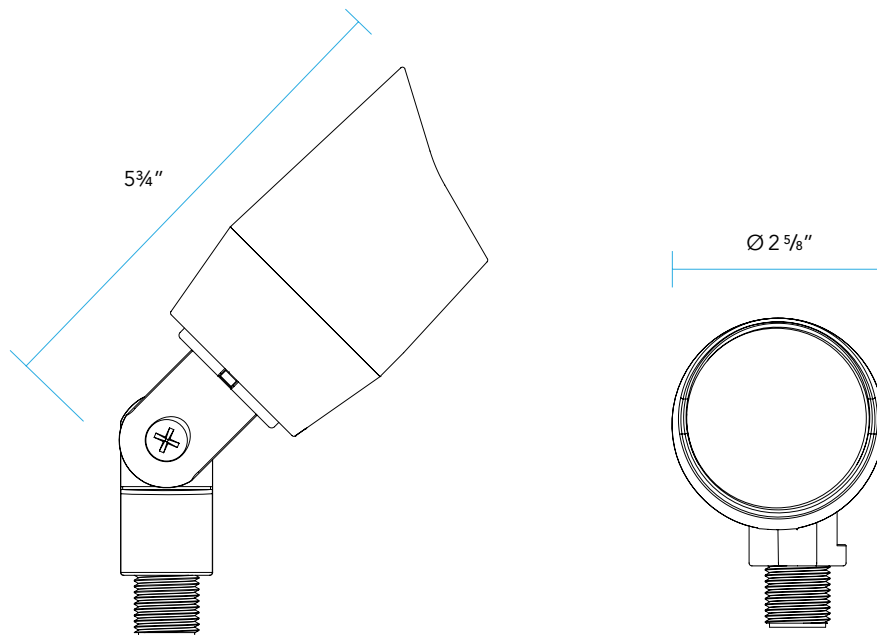

LENS:

Clear, tempered glass lens.
Optical effect lenses are available.

MOUNTING:

Injection-molded composite knuckle with 1/2" NPS thread.

FASTENERS/INSERTS:

All fasteners are stainless steel.

WIRING:

Prewired with a 36" pigtail of 18-2 direct-burial cable and underground connectors.

CERTIFICATION:

UL Listed to U.S. and Canadian safety standards for low voltage landscape luminaires (UL 1838).

LED:

MR-16 LED Lamp.
295 or 389 Lumens.
4.5 or 5.5 Watts.

ELECTRICAL:

Input voltage range 9 - 15 VAC.
Low voltage transformer required to operate (sold separately).

LIGHT DISTRIBUTION:

Very Narrow Spot **15** (15°)
Narrow Spot **25** (25°)
Medium Flood **36** (36°)
Wide Flood **60** (60°)

DIMENSIONS

STANDARD MOUNTING ACCESSORIES

GR

Type	Ground Stake
Material	ABS
Dimensions	9" H x 2 3/8" DIA