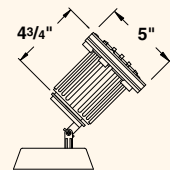

5217 Composite | 50 W max (halogen) | MR-16 Lamp or LED | LN-20 BAB/FG Std

HOUSING/LENS COVER	
» Injection-molded, reinforced polymer » Exceptional strength and UV stability » Silicone O-ring gasket » Superior weather-tight seal	
FINISH	
» Polyester powder-coated finish. » Available in black only	
SOCKET/LAMP HOLDER	
» Proprietary ceramic socket » Nickel contacts	» Stainless steel springs » Teflon-jacketed wire leads
LAMP TYPE	
» Standard lamp included with fixture. For other lamp and wattage options see Lamp Guide, pages 128-130.	
PHOTOMETRICS	
» For photometric data, see pages 131-149.	
FASTENERS	
» Stainless steel fasteners	

	LENS	MOUNTING
4217	» Clear » Prismatic spread lens » High impact polycarbonate » Removable reflector to control up light » For optical effect lenses, see ordering information.	» Internally weighted base
5217	» Clear » Tempered » Shock- and heat-resistant » Soda-lime glass » For optical effect lenses, see ordering information.	» Cement counterweight base » Adjustable mounting bracket
	WIRING	
	» Prewired with a fifteen-foot pigtail of 18-3 double-jacketed cable » Water-resistant » Ground wire included	