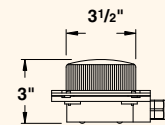

5217 Composite | 50 W max (halogen) | MR-16 Lamp or LED | LN-20 BAB/FG Std

HOUSING/LENS COVER	
» Injection-molded, reinforced polymer » Exceptional strength and UV stability » Silicone O-ring gasket » Superior weather-tight seal	
FINISH	
» Polyester powder-coated finish. » Available in black only	
SOCKET/LAMP HOLDER	
» Proprietary ceramic socket » Nickel contacts	» Stainless steel springs » Teflon-jacketed wire leads
LAMP TYPE	
» Standard lamp included with fixture. For other lamp and wattage options see Lamp Guide, pages 128-130.	
PHOTOMETRICS	
» For photometric data, see pages 131-149.	
FASTENERS	
» Stainless steel fasteners	

	LENS	MOUNTING
4217	» Clear » Prismatic spread lens » High impact polycarbonate » Removable reflector to control up light » For optical effect lenses, see ordering information.	» Internally weighted base
5217	» Clear » Tempered » Shock- and heat-resistant » Soda-lime glass » For optical effect lenses, see ordering information.	» Cement counterweight base » Adjustable mounting bracket
	WIRING	
	» Prewired with a fifteen-foot pigtail of 18-3 double-jacketed cable » Water-resistant » Ground wire included	

4217 Composite | 20 W max (halogen) | T3 Lamp or LED | LN-10 T3 Std

LED SPECIFICATIONS Look for this mark on products where LED options are available.

LED Lamp	Integrated LED
High Output Plug-in LED lamp with Vista exclusive smart-driver, powered to operate for 30,000 hours with an operating voltage of 9-15 VAC. See page 128 for extended specifications and options.	High Output LED lamp assembly with Vista exclusive smart-driver, powered to operate for 50,000 hours with an operating voltage of 9-15 VAC. See page 130 for extended specifications and options.