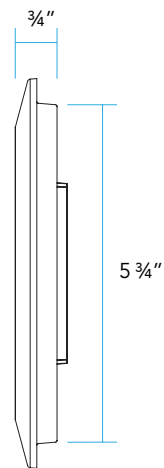

MODEL DL | Specification Sheet
Residential Series • Directional Grate Cover

TYPE: MODEL:

PROJECT:

PRODUCT FEATURES

Description	Directional Grate Cover for In-Grade Well Lights
Housing	Cast Aluminum
Finish	Available in 18 polyester powder coat finishes

DIMENSIONS

5 3/4"

**PROFESSIONAL
OUTDOOR LIGHTING**

www.VistaPro.com • email@vistapro.com • Fax: (888) 670-VISTA (8478)
1625 Surveyor Avenue • Simi Valley, CA 93063 • (805) 527-0987 • (800) 766-VISTA (8478)