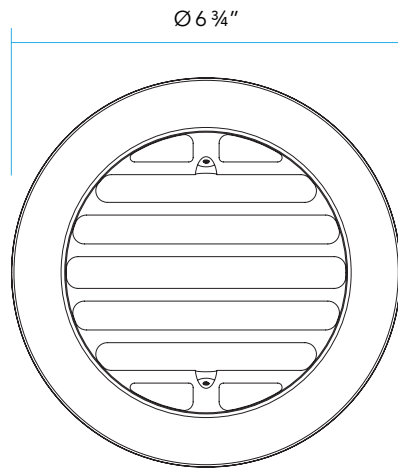

MODEL DL | Specification Sheet
Residential Series • Directional Grate Cover

TYPE: MODEL:

PROJECT:

PRODUCT FEATURES

Description	Directional Grate Cover for In-Grade Well Lights
Housing	Cast Aluminum
Finish	Available in 18 polyester powder coat finishes

DIMENSIONS

5 3/4"

**PROFESSIONAL
OUTDOOR LIGHTING**

www.VistaPro.com • email@vistapro.com • Fax: (888) 670-VISTA (8478)
1625 Surveyor Avenue • Simi Valley, CA 93063 • (805) 527-0987 • (800) 766-VISTA (8478)