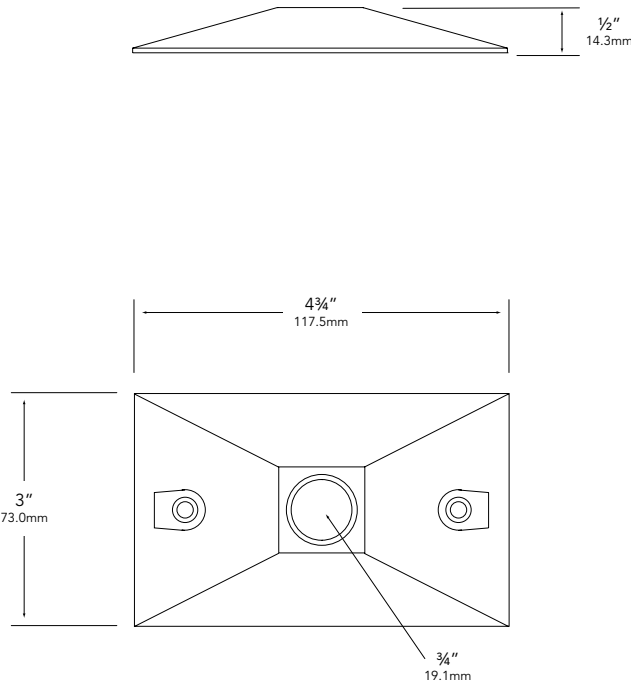

DIMENSIONS

**PROFESSIONAL
OUTDOOR LIGHTING**

www.VistaPro.com • email@vistapro.com • Fax: (888) 670-VISTA (8478)
1625 Surveyor Avenue • Simi Valley, CA 93063 • (805) 527-0987 • (800) 766-VISTA (8478)

Vista Professional Outdoor Lighting reserves the right to modify the design and/or construction of the fixture shown without further notification.