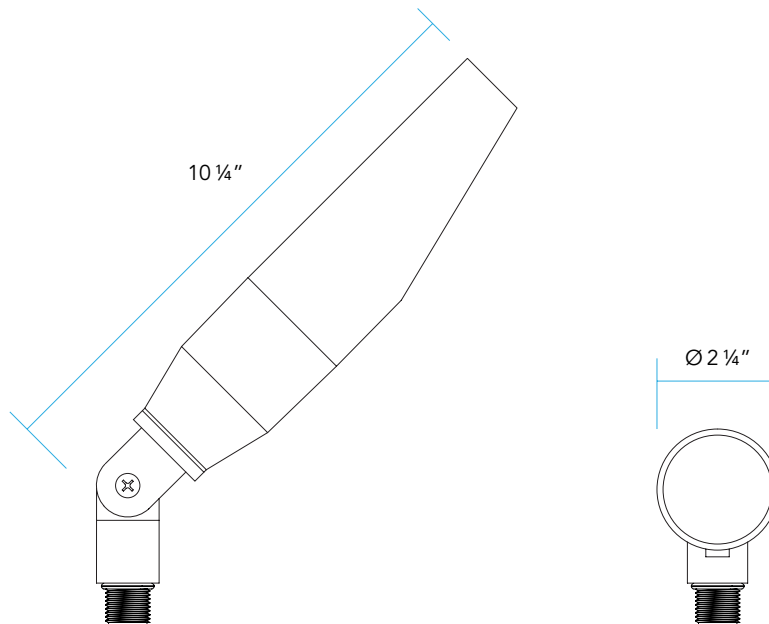

**WIRING:**

Prewired with a 36" pigtail of 18-2 direct-burial cable and underground connectors.

**CERTIFICATION:**

UL Listed to U.S. and Canadian safety standards for low voltage landscape luminaires (UL 1838).

**LED:**

MR-16 LED Lamp.  
295 or 389 Lumens.  
4.5 or 5.5 Watts.

**ELECTRICAL:**

Input voltage range 9 - 15 VAC.  
Low voltage transformer required to operate (sold separately).

**LIGHT DISTRIBUTION:**

Very Narrow Spot **15** (15°)  
Narrow Spot **25** (25°)  
Medium Flood **36** (36°)  
Wide Flood **60** (60°)

## DIMENSIONS

**STANDARD MOUNTING ACCESSORIES**

**GR**

**WR**

**TR**

Type	Ground Stake
Material	ABS
Dimensions	9" H x 2 3/8" DIA

Type	Mounting Canopy
Material	Aluminum
Finish	Powder Coat
Dimensions	2 3/4" DIA x 3/4" D