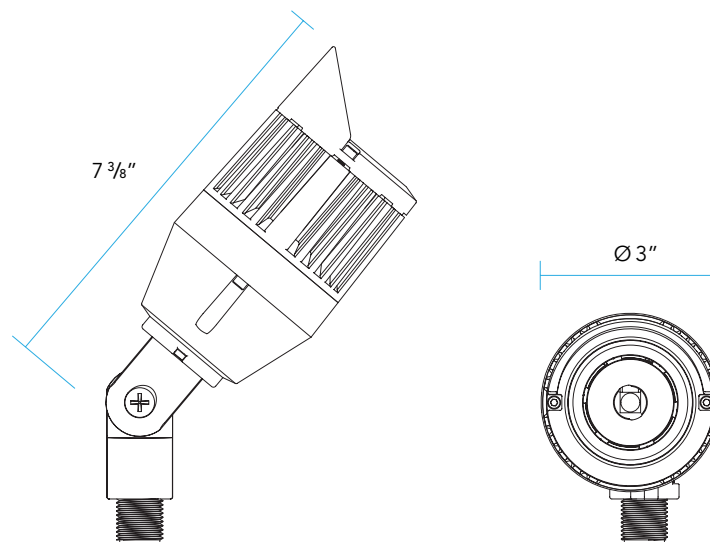

Very Narrow Spot **VNS** (16° FWHM)

Narrow Spot **NS** (19° FWHM)

Medium Flood **MF** (30° FWHM)

Wide Flood **WF** (46° FWHM)

DIMENSIONS

DELIVERED LUMENS

BEAM SPREAD	4.5 W	9.5 W	13 W
Very Narrow Spot VNS	135 Lumens	214 Lumens	269 Lumens
Narrow Spot NS	364 Lumens	566 Lumens	738 Lumens
Medium Flood MF	321 Lumens	487 Lumens	711 Lumens
Wide Flood WF	332 Lumens	542 Lumens	687 Lumens