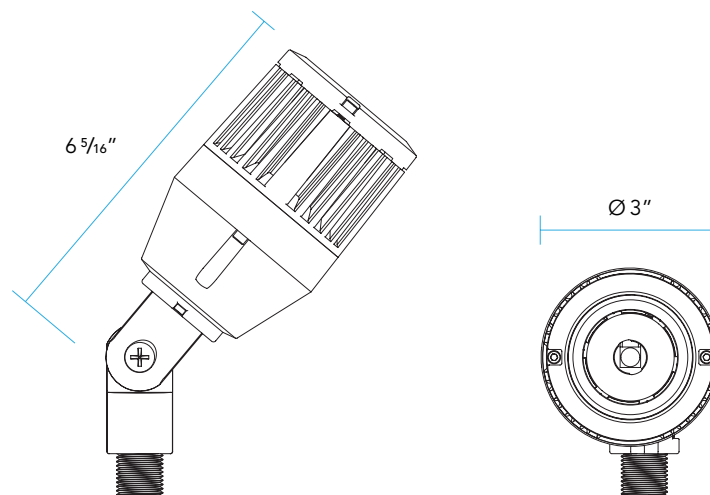

Very Narrow Spot **VNS** (16° FWHM)

Narrow Spot **NS** (19° FWHM)

Medium Flood **MF** (30° FWHM)

Wide Flood **WF** (46° FWHM)

DIMENSIONS

DELIVERED LUMENS

BEAM SPREAD	4.5 W	9.5 W	13 W
Very Narrow Spot VNS	135 Lumens	214 Lumens	269 Lumens
Narrow Spot NS	364 Lumens	566 Lumens	738 Lumens
Medium Flood MF	321 Lumens	487 Lumens	711 Lumens
Wide Flood WF	332 Lumens	542 Lumens	687 Lumens